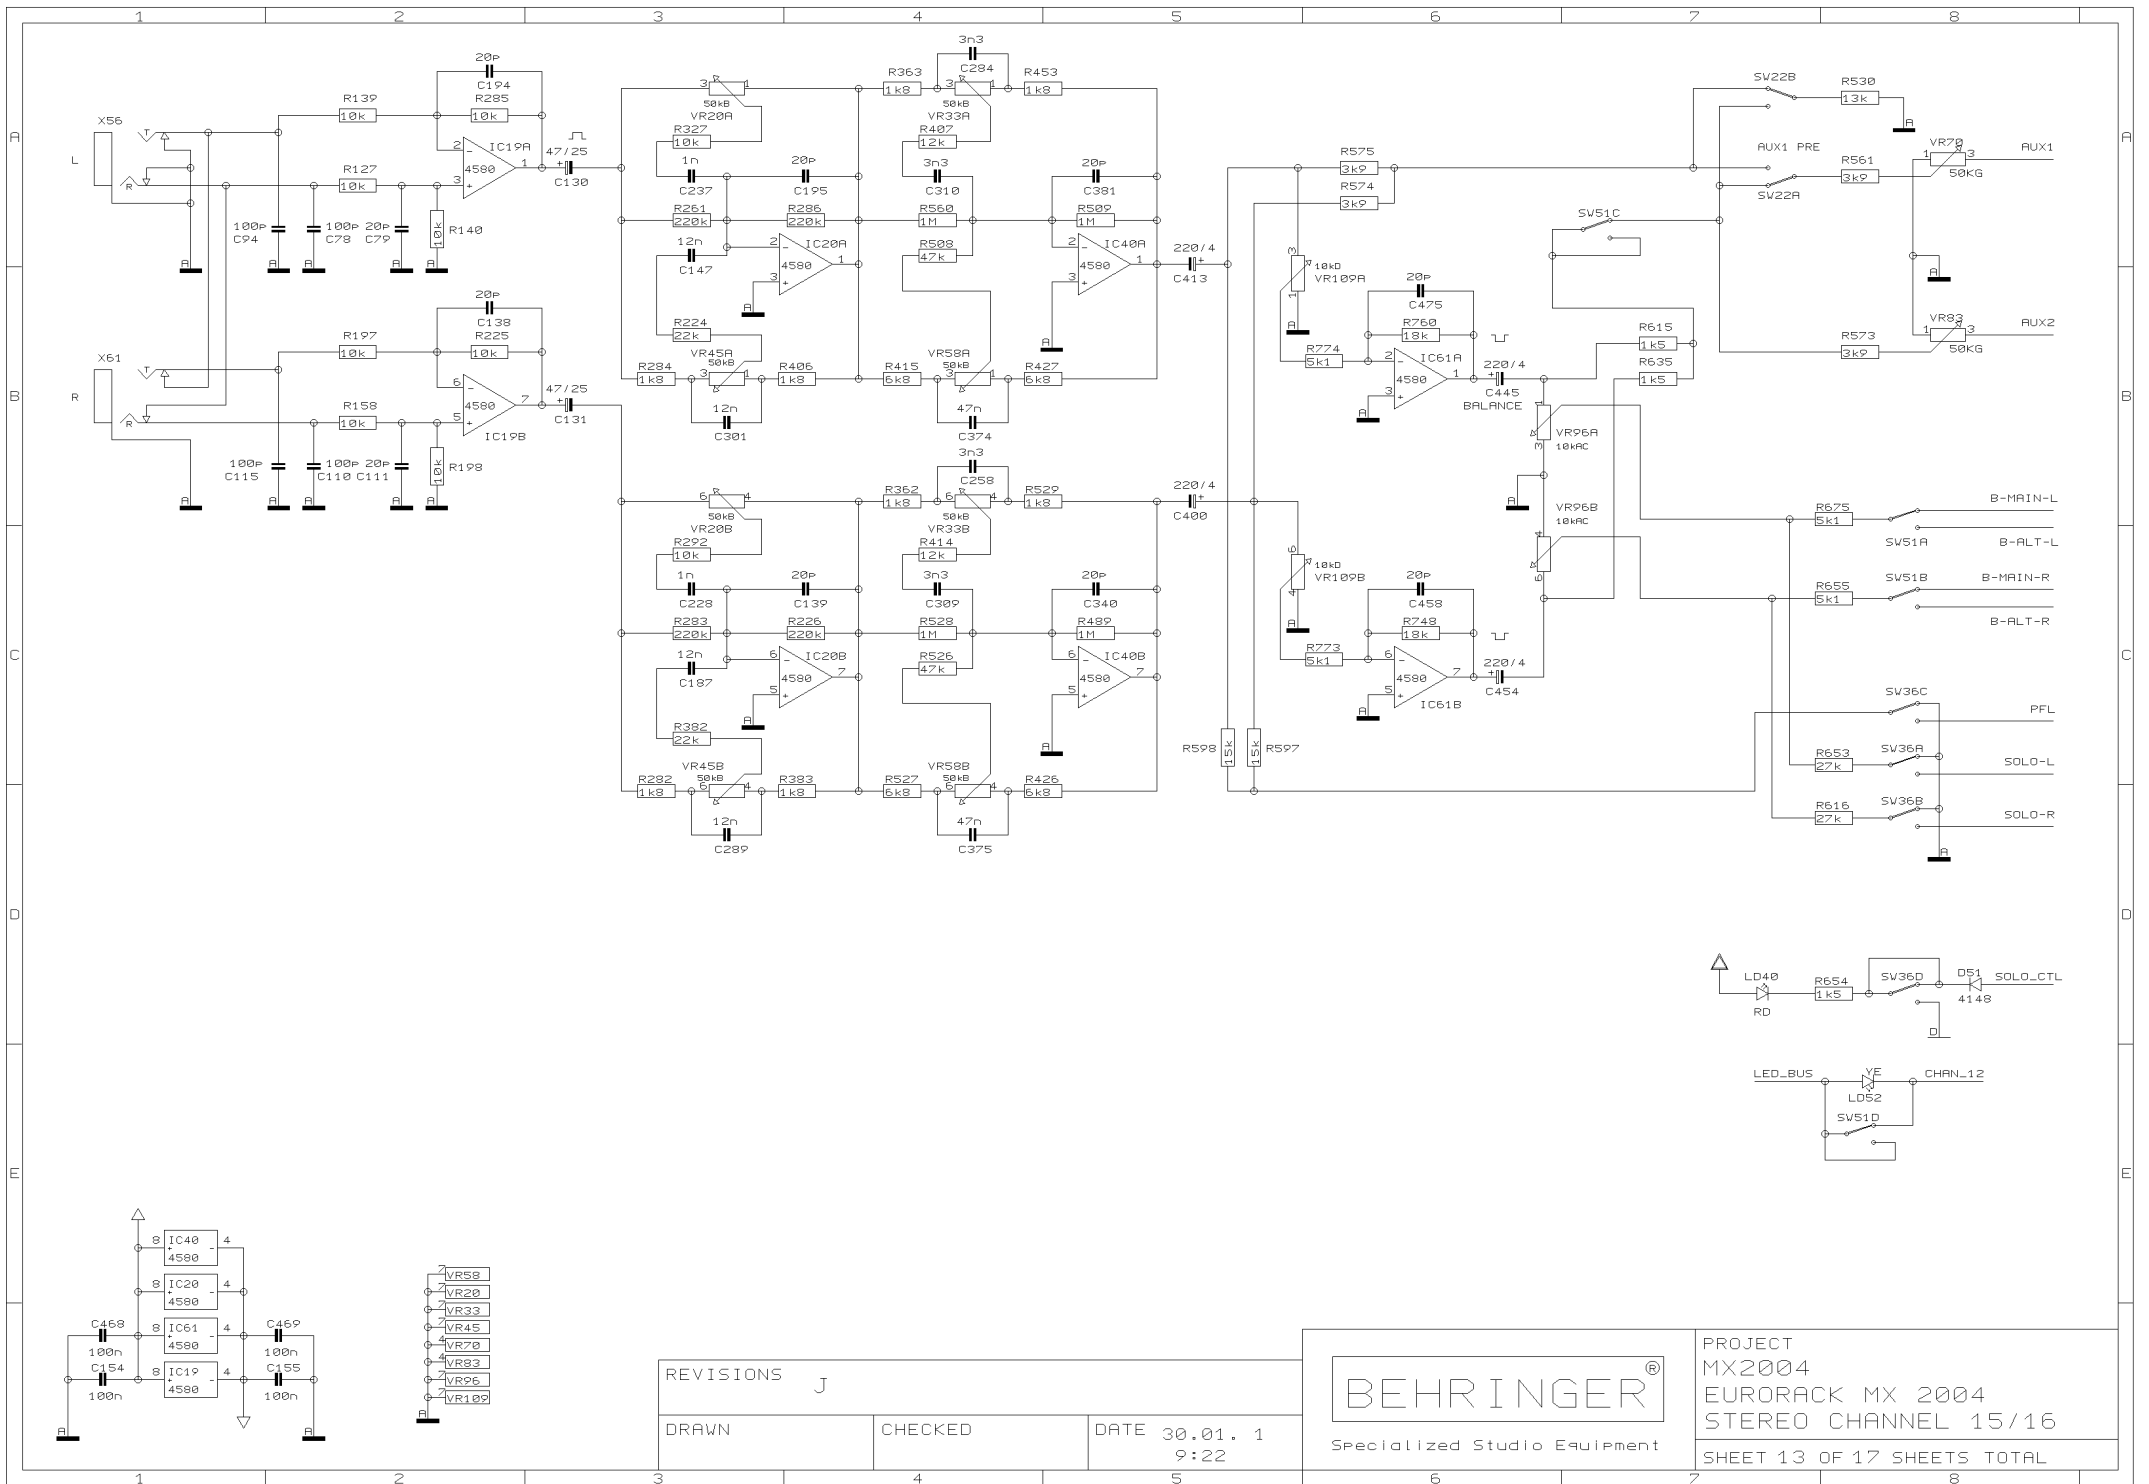

REVISIONS J		
DRAWN	CHECKED	DATE 30.01. 1 9:22

PROJECT
MX2004
EURORACK MX 2004
STEREO CHANNEL 13/14
SHEET 12 OF 17 SHEETS TOTAL

REVISIONS J		
DRAWN	CHECKED	DATE 30.01. 1 9:22

PROJECT
MX2004
EURORACK MX 2004
STEREO CHANNEL 15/16
SHEET 13 OF 17 SHEETS TOTAL