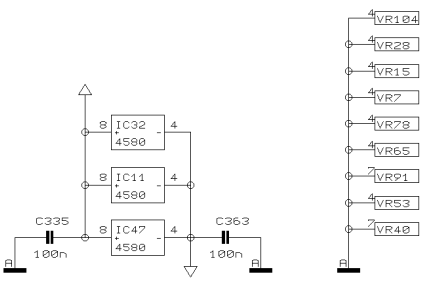

REVISIONS		J
DRAWN	CHECKED	DATE 30.01. 19:21

PROJECT
MX2004
EURORACK MX 2004
MONO CHANNEL 5
SHEET 5 OF 17 SHEETS TOTAL

REVISIONS J

DRAWN

CHECKED

DATE 30.01. 1
9:21

PROJECT
MX2004
EURORACK MX 2004
MONO CHANNEL 6
SHEET 6 OF 17 SHEETS TOTAL