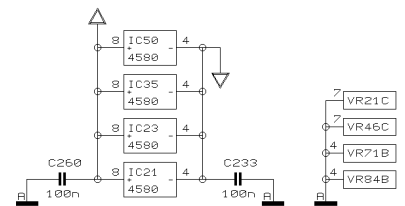

REVISIONS J		
DRAWN	CHECKED	DATE 30.01. 1 9:22

PROJECT
MX2004
EURORACK MX 2004
STEREO CHANNEL 13/14
SHEET 12 OF 17 SHEETS TOTAL

REVISIONS J		
DRAWN	CHECKED	DATE 30.01. 1 9:22

PROJECT
MX2004
EURORACK MX 2004
STEREO CHANNEL 15/16
SHEET 13 OF 17 SHEETS TOTAL