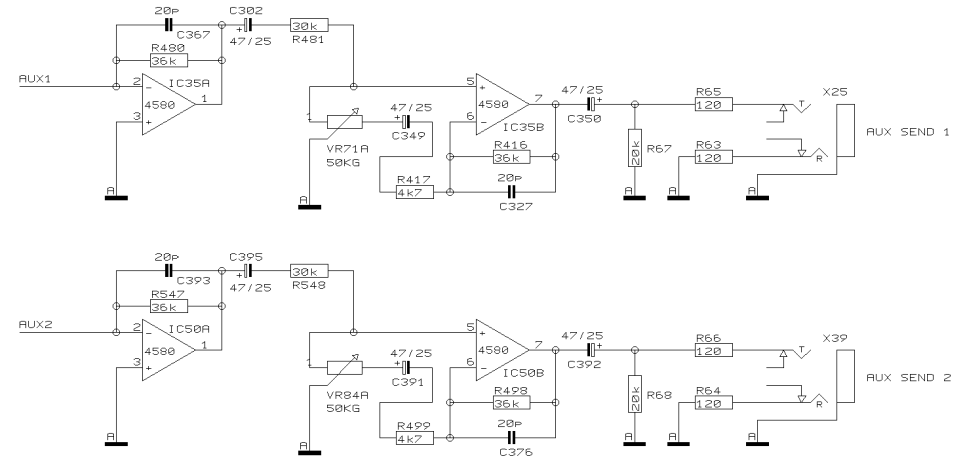

REVISIONS J		
DRAWN	CHECKED	DATE 30.01. 1 9:22

PROJECT
MX2004
EURORACK MX 2004
STEREO CHANNEL 13/14
SHEET 12 OF 17 SHEETS TOTAL

REVISIONS J		
DRAWN	CHECKED	DATE 30.01. 1 9:22

PROJECT
MX2004
EURORACK MX 2004
STEREO CHANNEL 15/16
SHEET 13 OF 17 SHEETS TOTAL