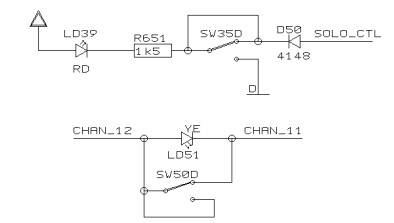

PROJECT
MX2004
EURORACK MX 2004
STEREO CHANNEL 9/10
SHEET 10 OF 17 SHEETS TOTAL

REVISIONS J

DRAWN

CHECKED

DATE 30.01. 1
9:22

PROJECT
MX2004
EURORACK MX 2004
STEREO CHANNEL 11/12
SHEET 11 OF 17 SHEETS TOTAL