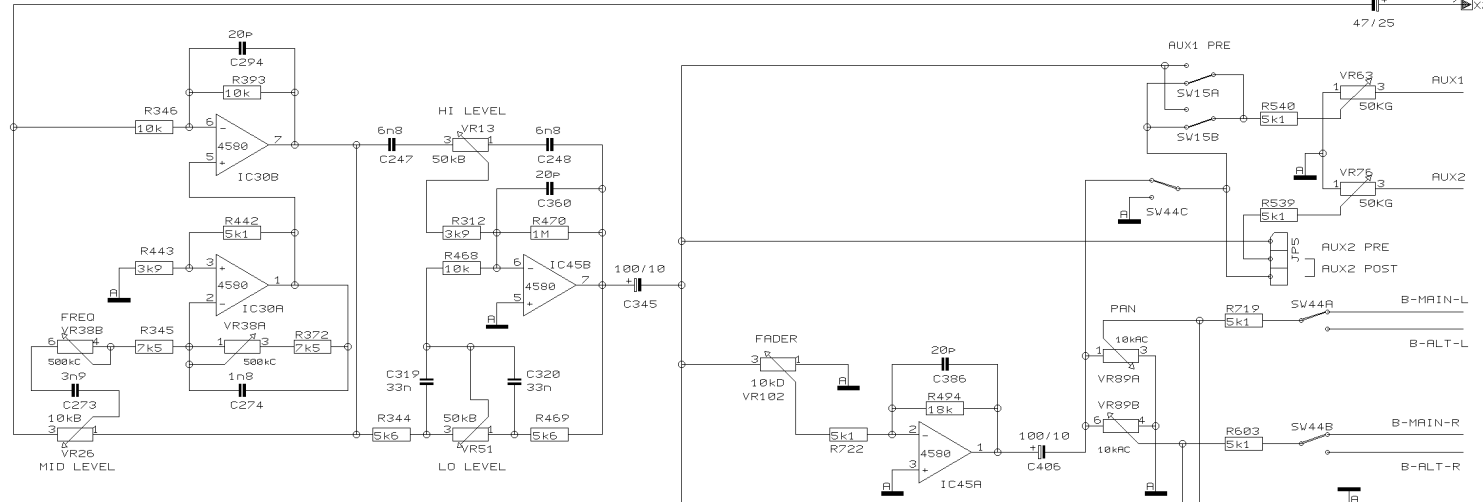

REVISIONS		J
DRAWN	CHECKED	DATE 30.01. 19:21

PROJECT
MX2004
EURORACK MX 2004
MONO CHANNEL 3
SHEET 3 OF 17 SHEETS TOTAL

REVISIONS J

DRAWN

CHECKED

DATE 30.01. 1
9:21

PROJECT
MX2004
EURORACK MX 2004
MONO CHANNEL 4
SHEET 4 OF 17 SHEETS TOTAL