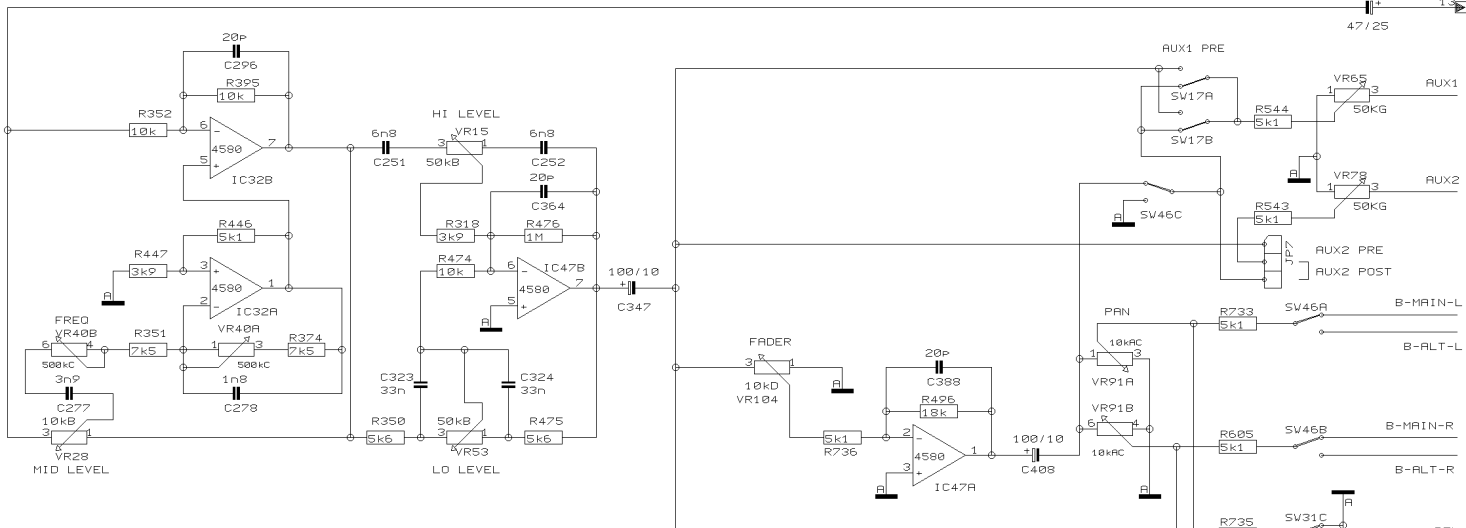

REVISIONS		J
DRAWN	CHECKED	DATE 30.01. 1 9:21

PROJECT
MX2004
EURORACK MX 2004
MONO CHANNEL 7
SHEET 7 OF 17 SHEETS TOTAL

REVISIONS J		
DRAWN	CHECKED	DATE 30.01. 1 9:21

PROJECT
MX2004
EURORACK MX 2004
MONO CHANNEL 8
SHEET 8 OF 17 SHEETS TOTAL