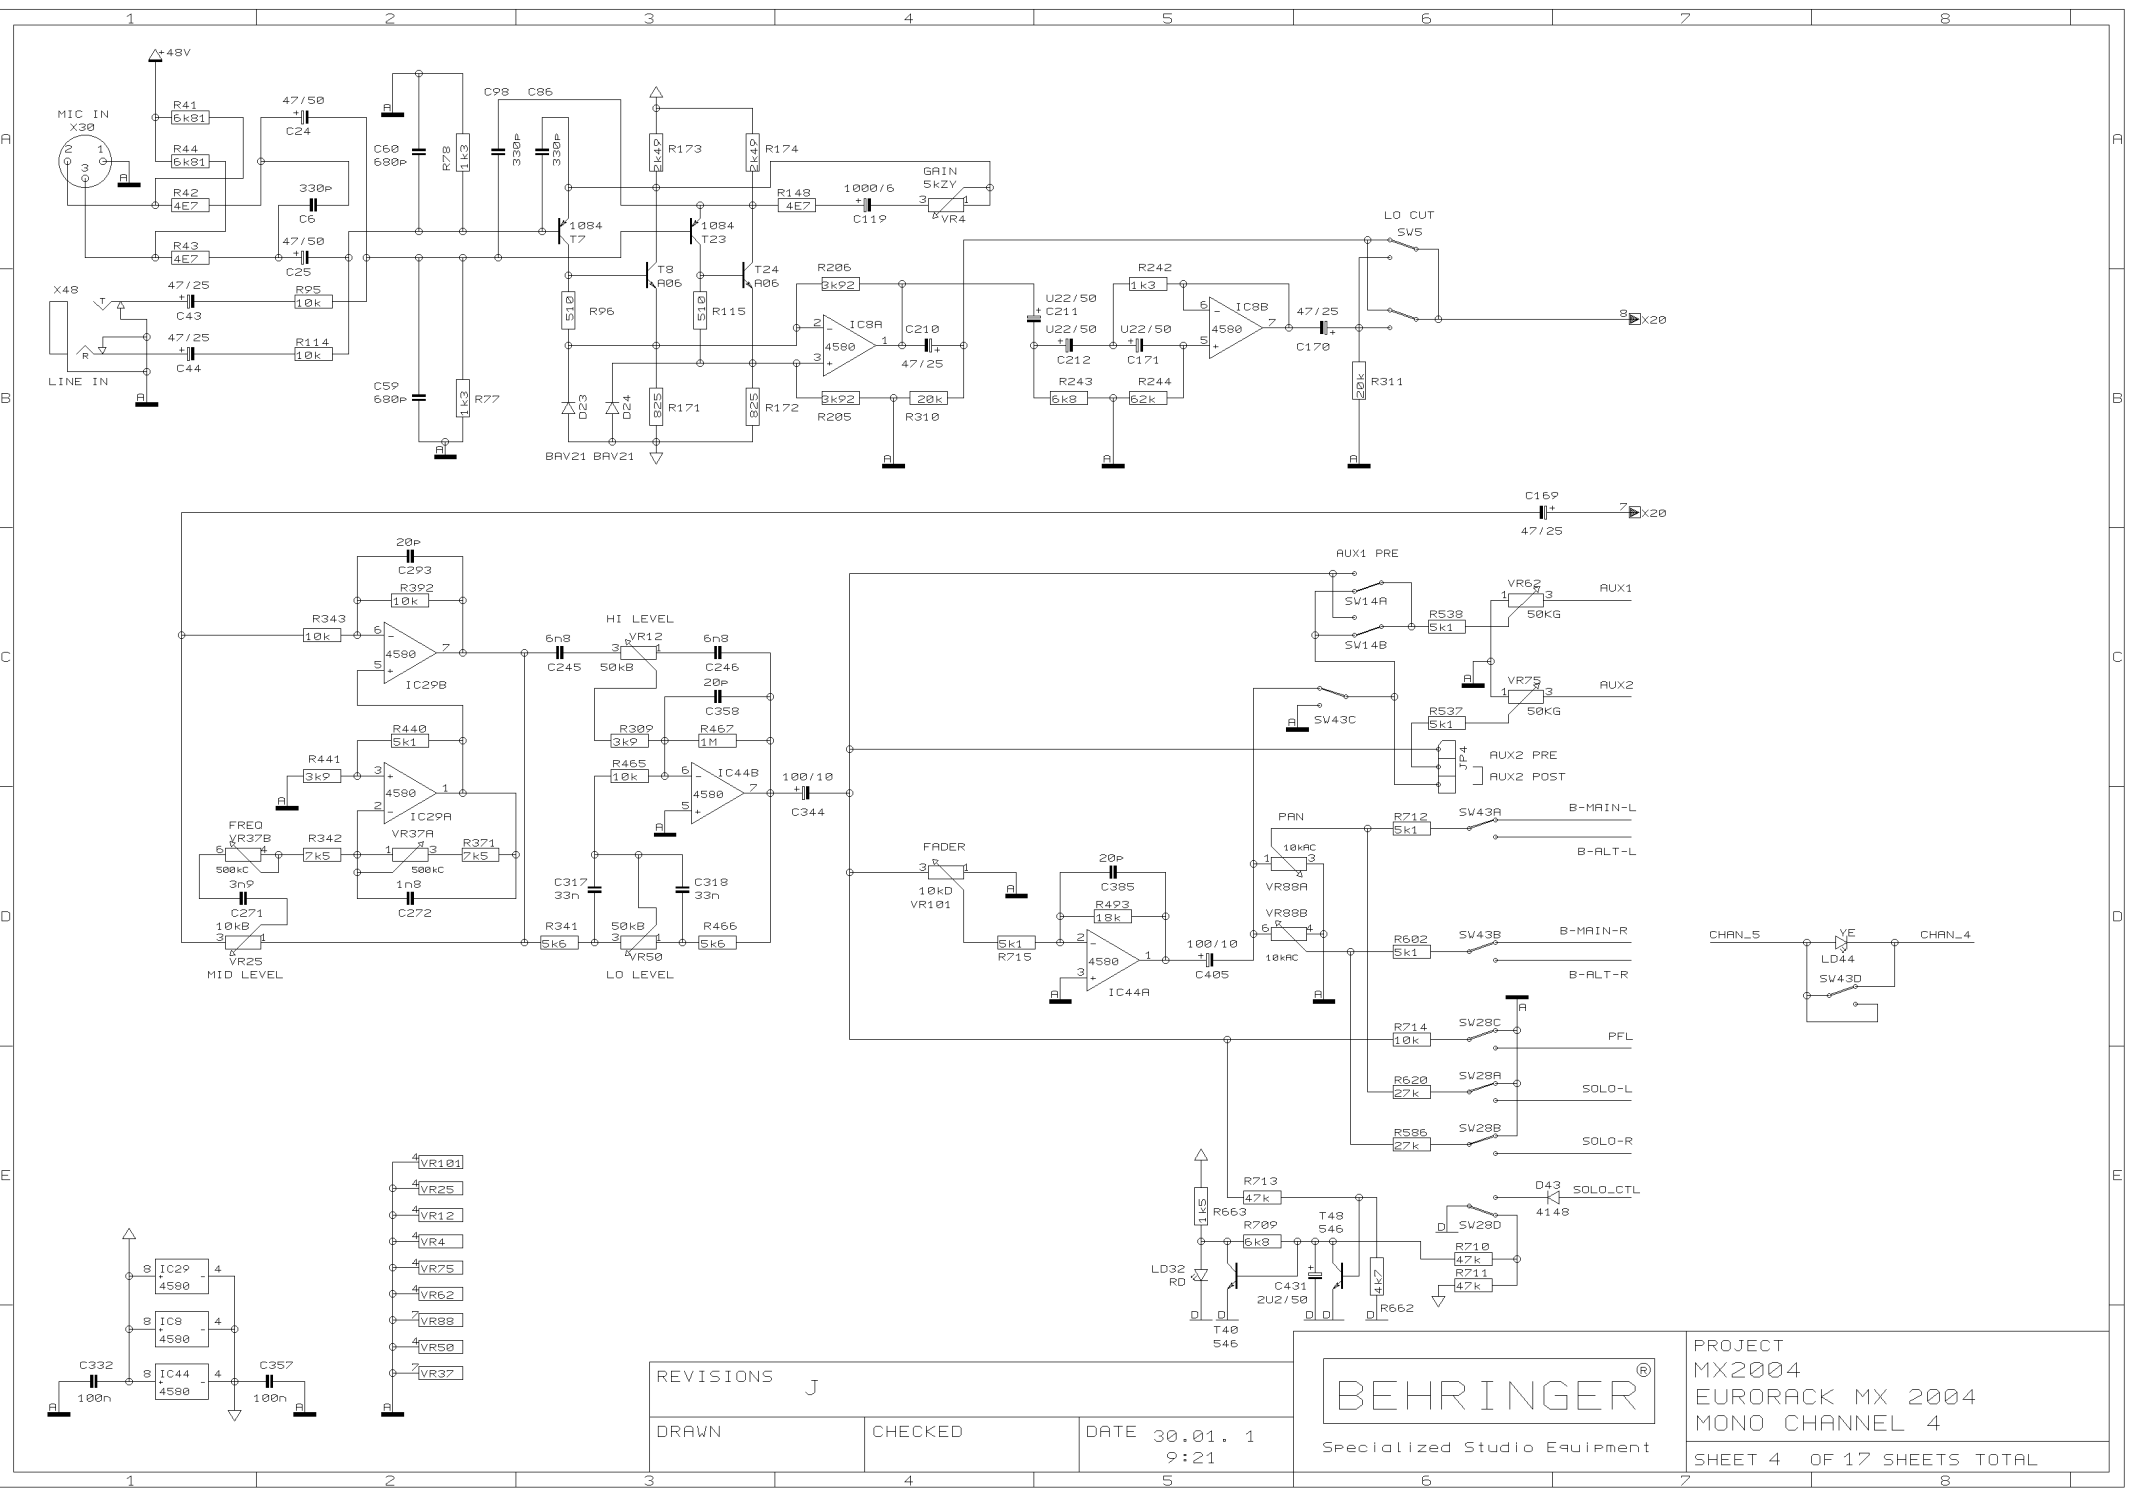

REVISIONS J

DRAWN

CHECKED

DATE 30.01. 1
9:21

PROJECT
MX2004
EURORACK MX 2004
MONO CHANNEL 4
SHEET 4 OF 17 SHEETS TOTAL