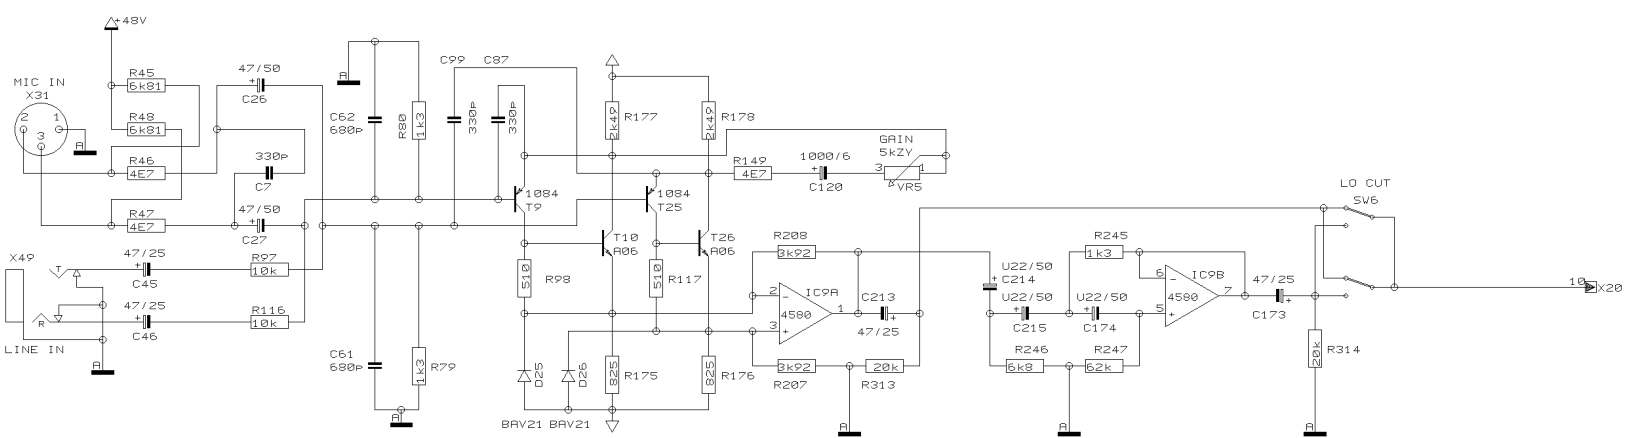

REVISIONS		J
DRAWN	CHECKED	DATE 30.01. 19:21

PROJECT
MX2004
EURORACK MX 2004
MONO CHANNEL 3
SHEET 3 OF 17 SHEETS TOTAL

REVISIONS J

DRAWN

CHECKED

DATE 30.01. 1
9:21

PROJECT
MX2004
EURORACK MX 2004
MONO CHANNEL 4
SHEET 4 OF 17 SHEETS TOTAL