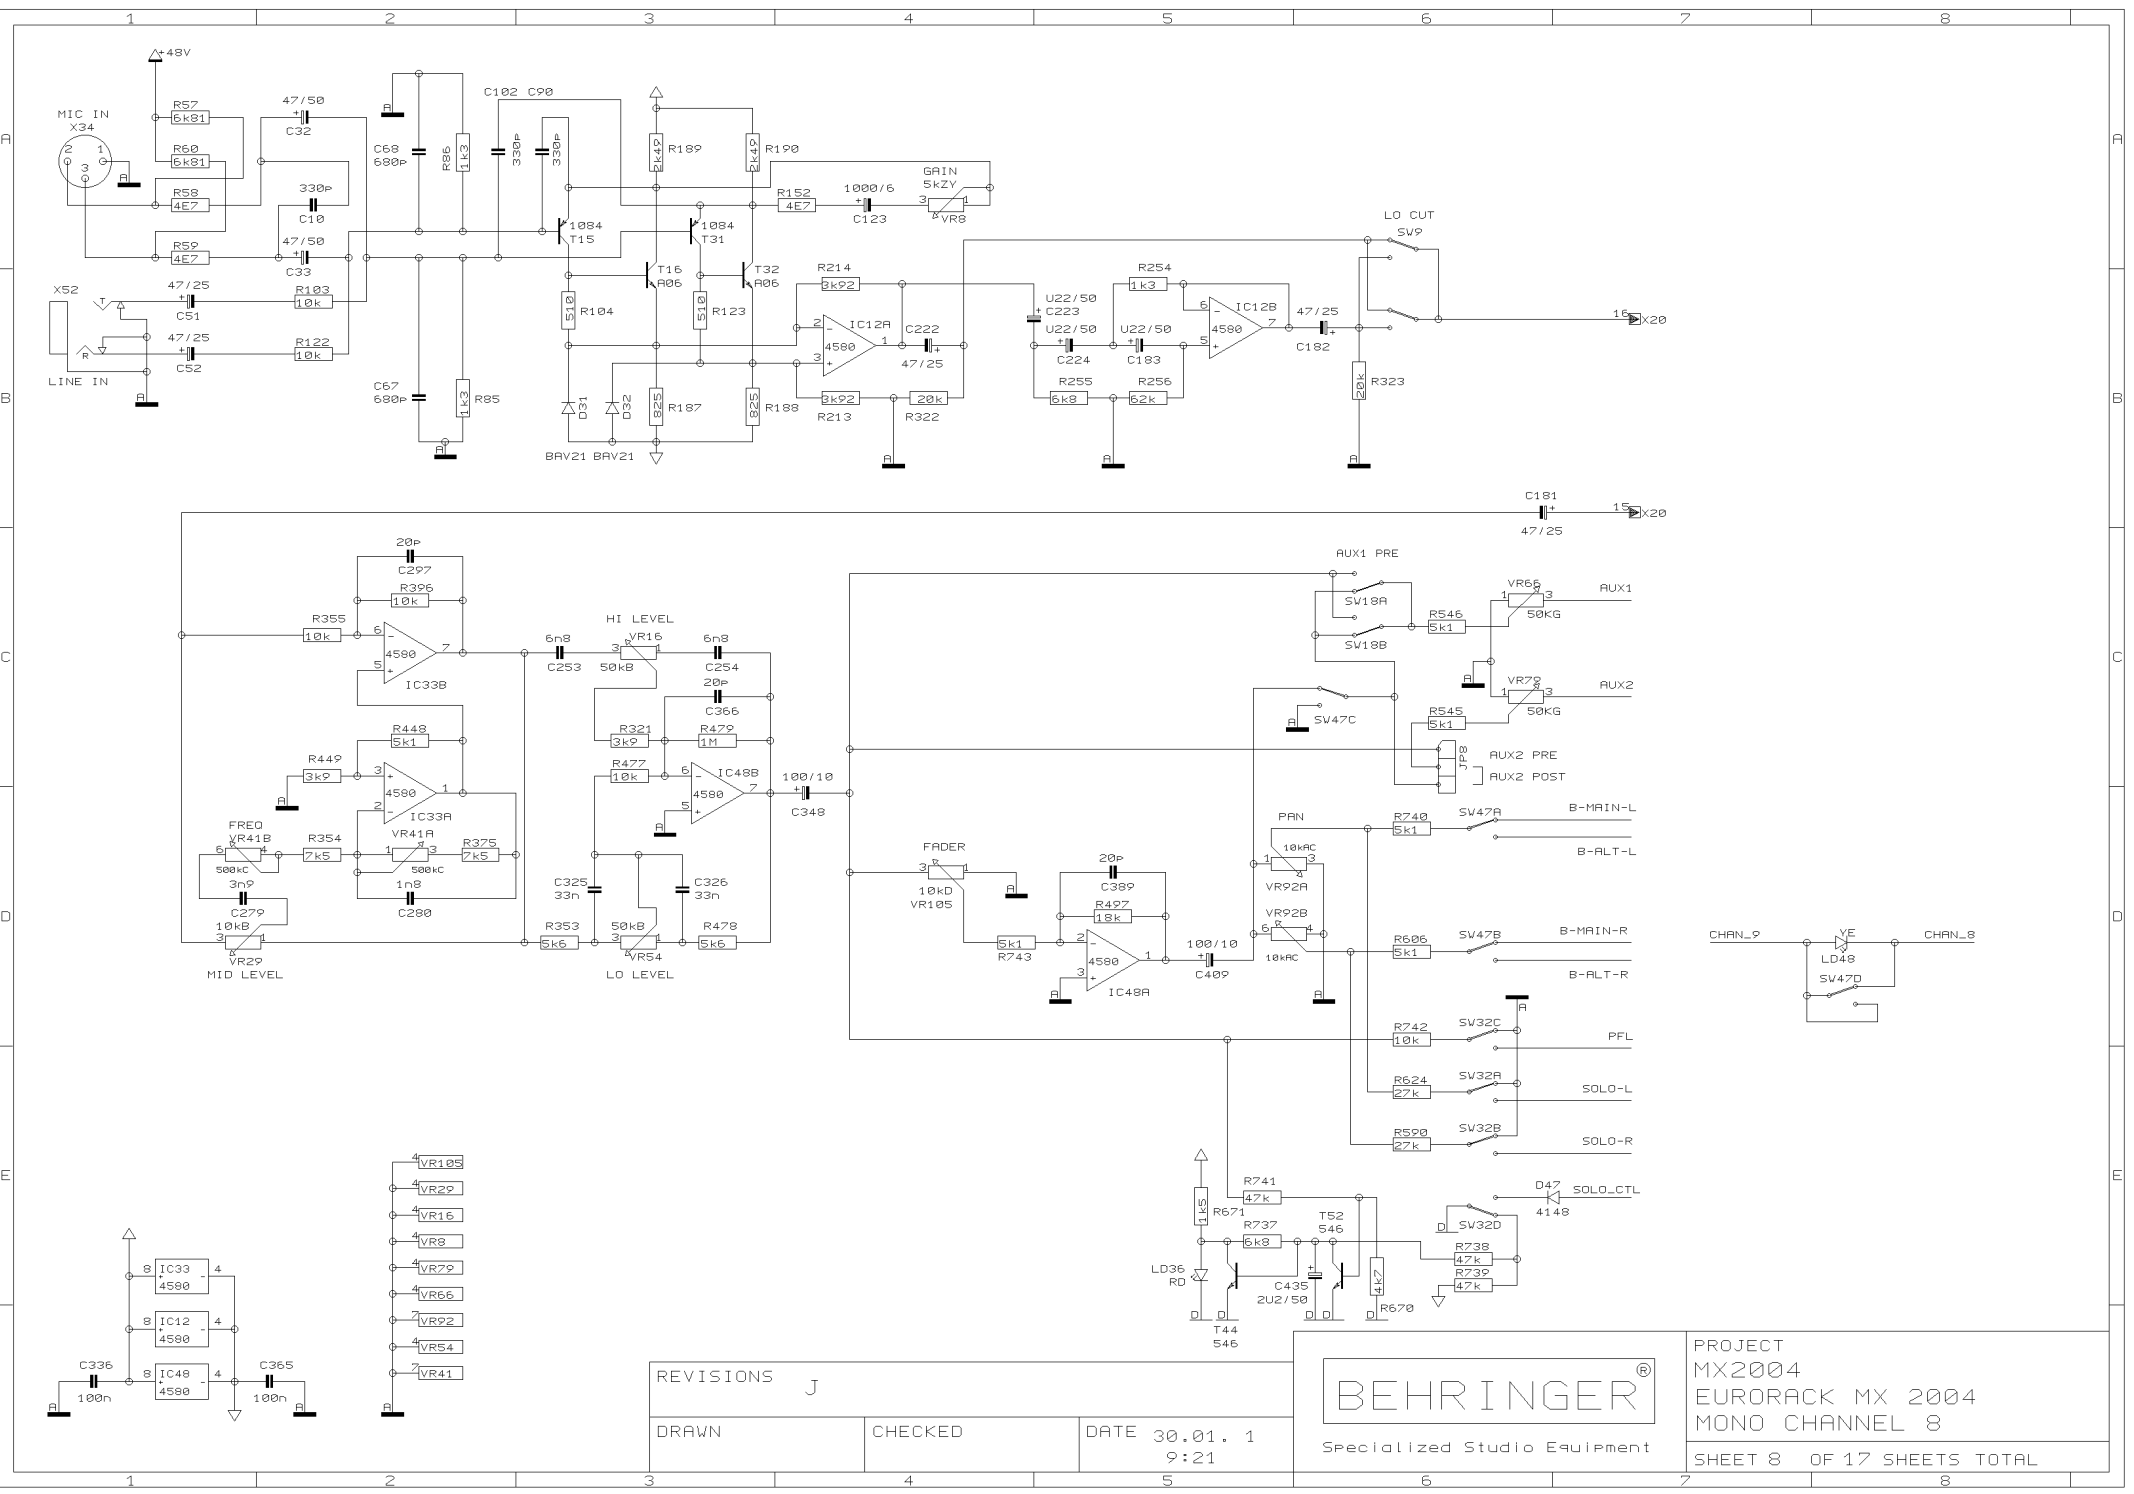

REVISIONS		J
DRAWN	CHECKED	DATE 30.01. 1 9:21

PROJECT
MX2004
EURORACK MX 2004
MONO CHANNEL 7
SHEET 7 OF 17 SHEETS TOTAL

REVISIONS J		
DRAWN	CHECKED	DATE 30.01. 1 9:21

PROJECT
MX2004
EURORACK MX 2004
MONO CHANNEL 8
SHEET 8 OF 17 SHEETS TOTAL