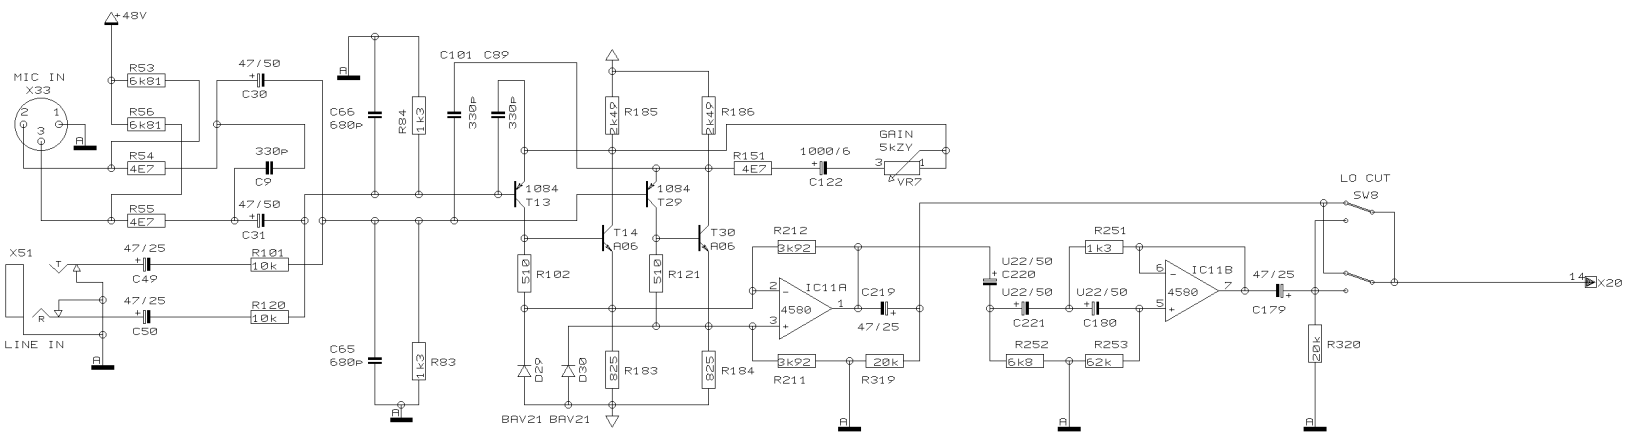

REVISIONS		J
DRAWN	CHECKED	DATE 30.01. 19:21

PROJECT
MX2004
EURORACK MX 2004
MONO CHANNEL 5
SHEET 5 OF 17 SHEETS TOTAL

REVISIONS J

DRAWN

CHECKED

DATE 30.01. 1
9:21

PROJECT
MX2004
EURORACK MX 2004
MONO CHANNEL 6
SHEET 6 OF 17 SHEETS TOTAL