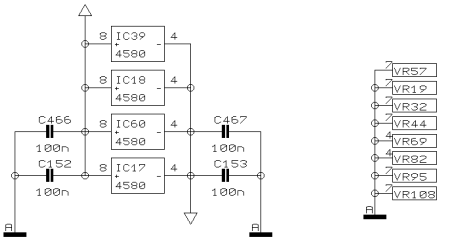

PROJECT
MX2004
EURORACK MX 2004
STEREO CHANNEL 9/10
SHEET 10 OF 17 SHEETS TOTAL

REVISIONS J

DRAWN

CHECKED

DATE 30.01. 1
9:22

PROJECT
MX2004
EURORACK MX 2004
STEREO CHANNEL 11/12
SHEET 11 OF 17 SHEETS TOTAL