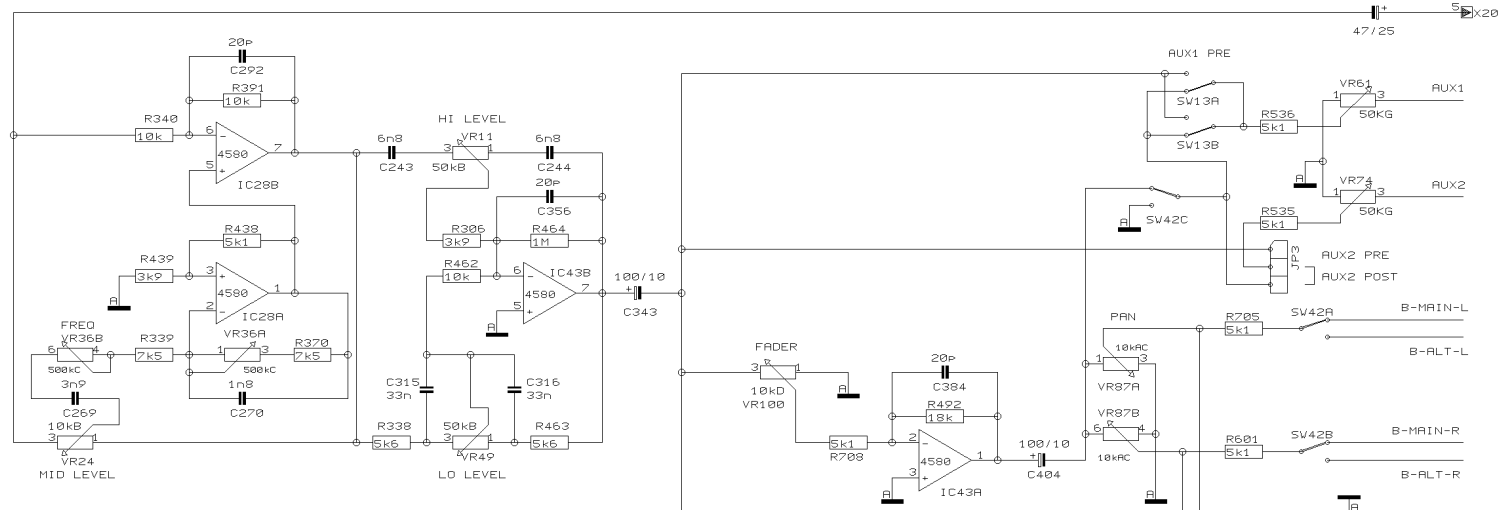

REVISIONS J

DRAWN

CHECKED

DATE 30.01. 1
9:21

PROJECT
MX2004
EURORACK MX 2004
MONO CHANNEL 1
SHEET 1 OF 17 SHEETS TOTAL

REVISIONS		J
DRAWN	CHECKED	DATE 30.01. 1 9:21

PROJECT
 MX2004
 EURORACK MX 2004
 MONO CHANNEL 2
 SHEET 2 OF 17 SHEETS TOTAL