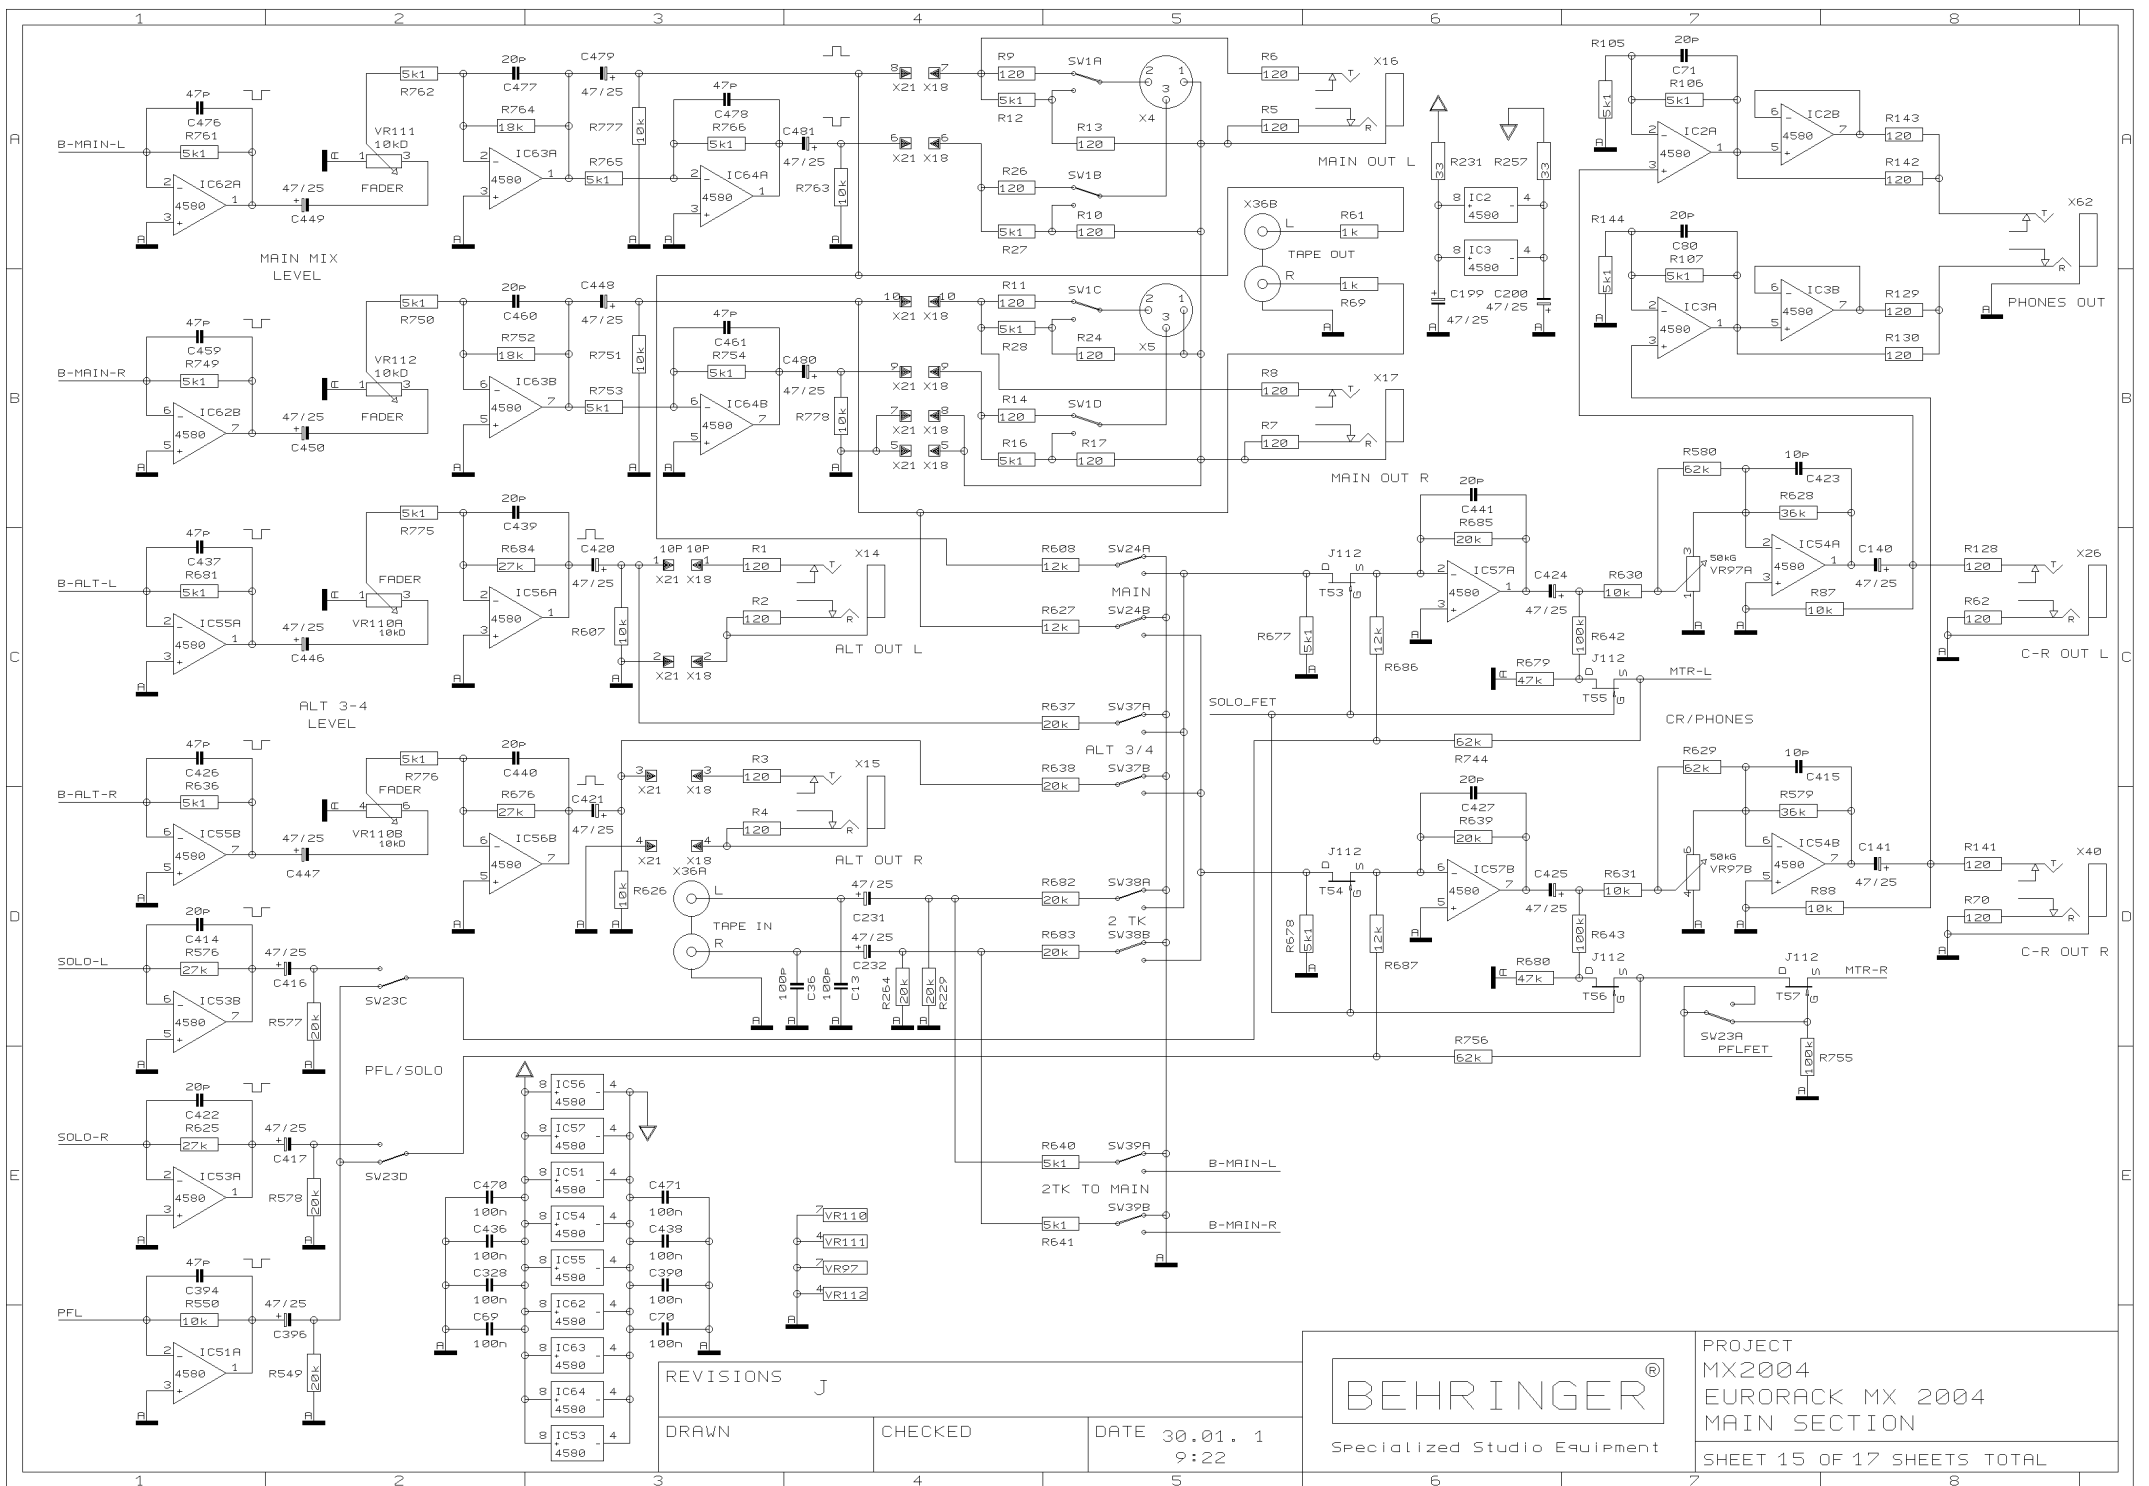

REVISIONS J

DRAWN	CHECKED	DATE 30.01. 1 9:22

BEHRINGER®
Specialized Studio Equipment

PROJECT
MX2004
EURORACK MX 2004
MAIN SECTION
SHEET 15 OF 17 SHEETS TOTAL