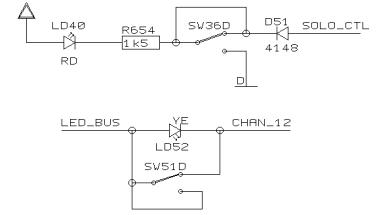

REVISIONS J		
DRAWN	CHECKED	DATE 30.01. 1 9:22

PROJECT
MX2004
EURORACK MX 2004
STEREO CHANNEL 13/14
SHEET 12 OF 17 SHEETS TOTAL

REVISIONS J		
DRAWN	CHECKED	DATE 30.01. 1 9:22

PROJECT
MX2004
EURORACK MX 2004
STEREO CHANNEL 15/16
SHEET 13 OF 17 SHEETS TOTAL