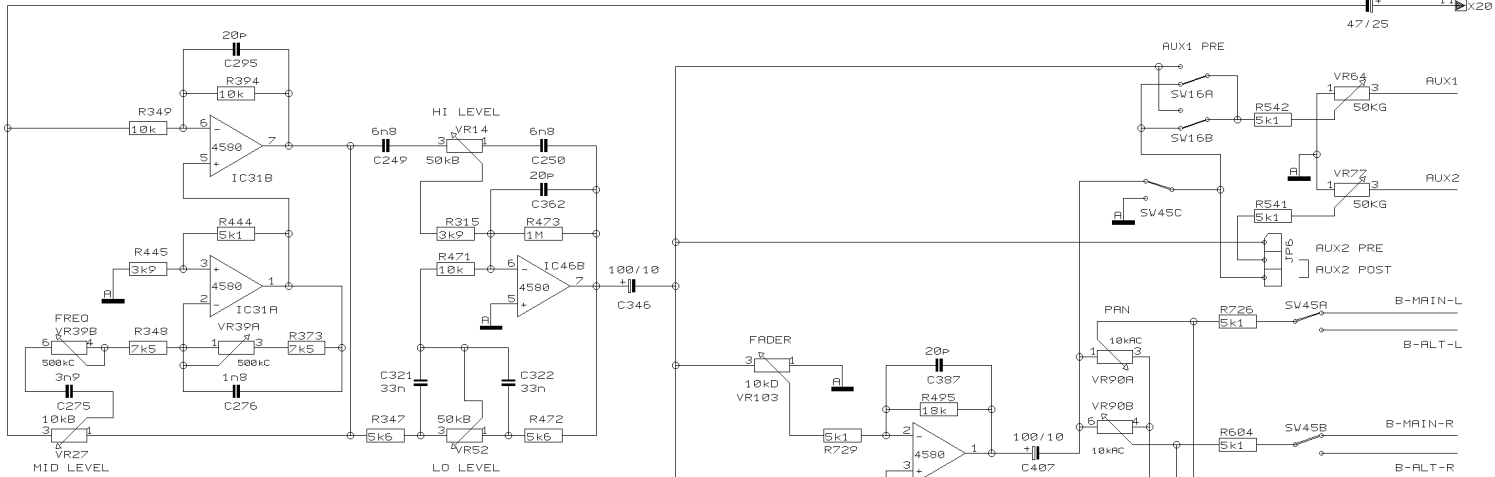

REVISIONS J

DRAWN

CHECKED

DATE 30.01. 1
9:21

PROJECT
MX2004
EURORACK MX 2004
MONO CHANNEL 6
SHEET 6 OF 17 SHEETS TOTAL