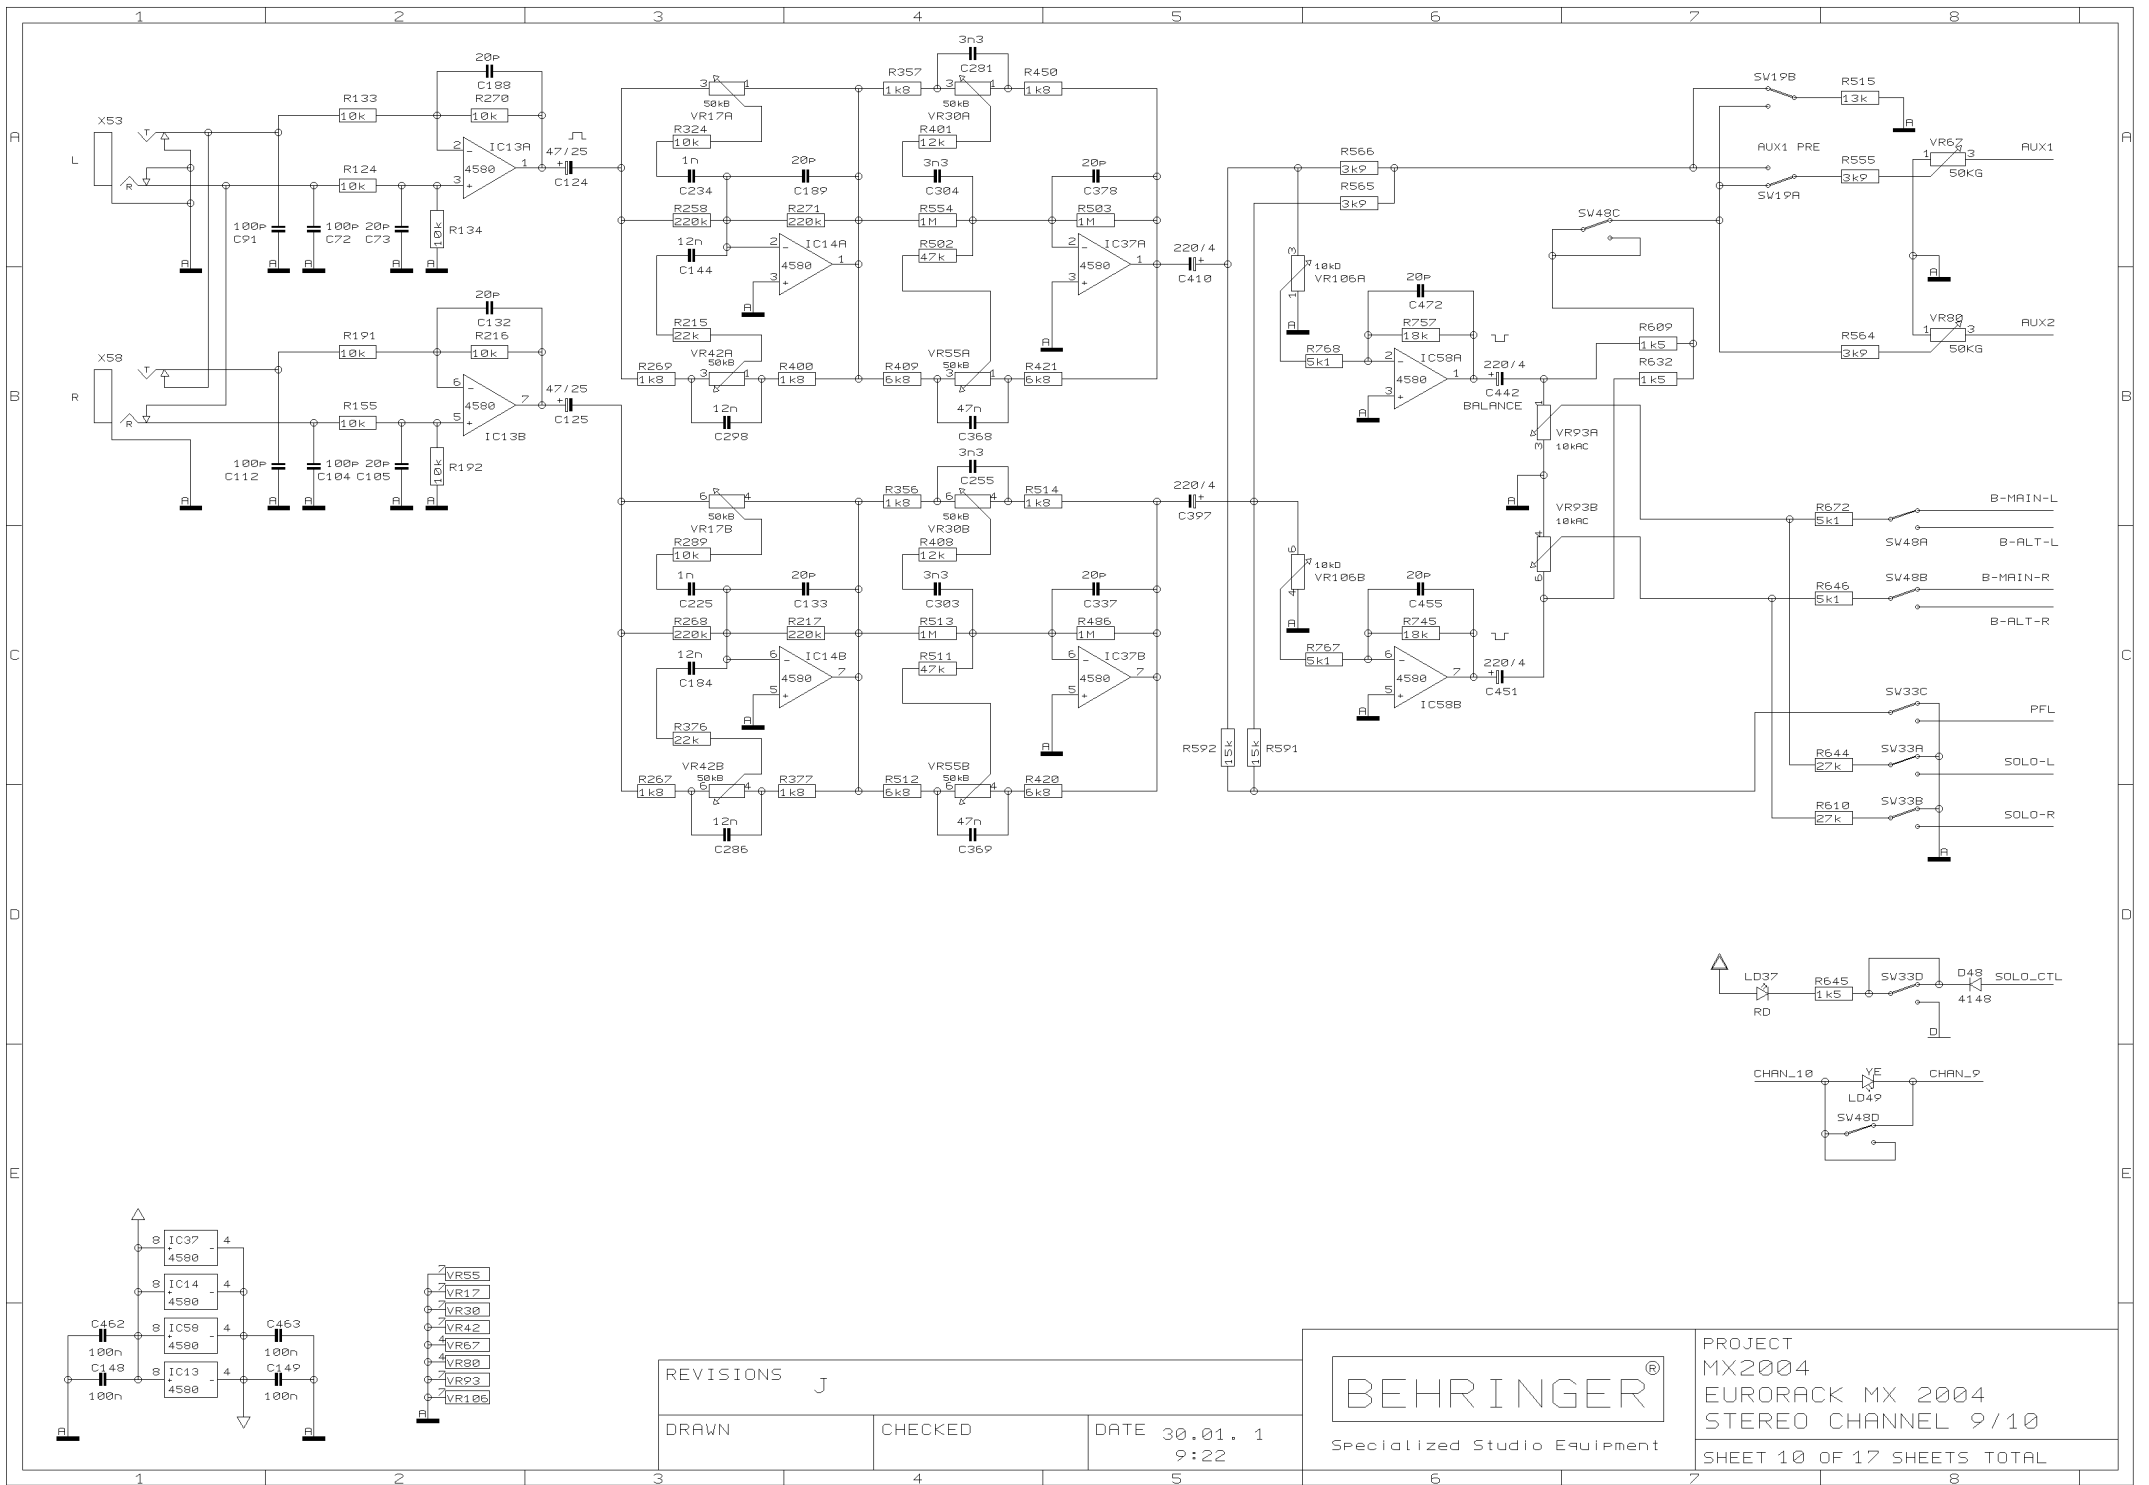

REVISIONS J		
DRAWN	CHECKED	DATE 30.01. 1 9:22

PROJECT
MX2004
EURORACK MX 2004
STEREO CHANNEL 9/10
SHEET 10 OF 17 SHEETS TOTAL