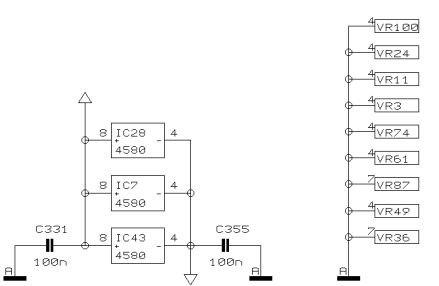

REVISIONS J

DRAWN

CHECKED

DATE 30.01. 1
9:21

PROJECT
MX2004
EURORACK MX 2004
MONO CHANNEL 1
SHEET 1 OF 17 SHEETS TOTAL

REVISIONS		J
DRAWN	CHECKED	DATE 30.01. 1 9:21

PROJECT
 MX2004
 EURORACK MX 2004
 MONO CHANNEL 2
 SHEET 2 OF 17 SHEETS TOTAL