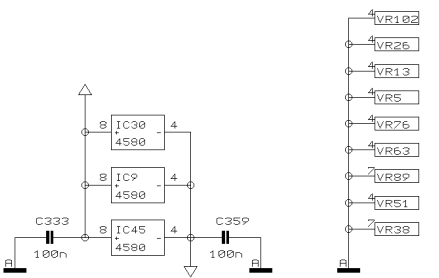

REVISIONS		J
DRAWN	CHECKED	DATE 30.01. 19:21

PROJECT
MX2004
EURORACK MX 2004
MONO CHANNEL 3
SHEET 3 OF 17 SHEETS TOTAL

REVISIONS J

DRAWN

CHECKED

DATE 30.01. 1
9:21

PROJECT
MX2004
EURORACK MX 2004
MONO CHANNEL 4
SHEET 4 OF 17 SHEETS TOTAL