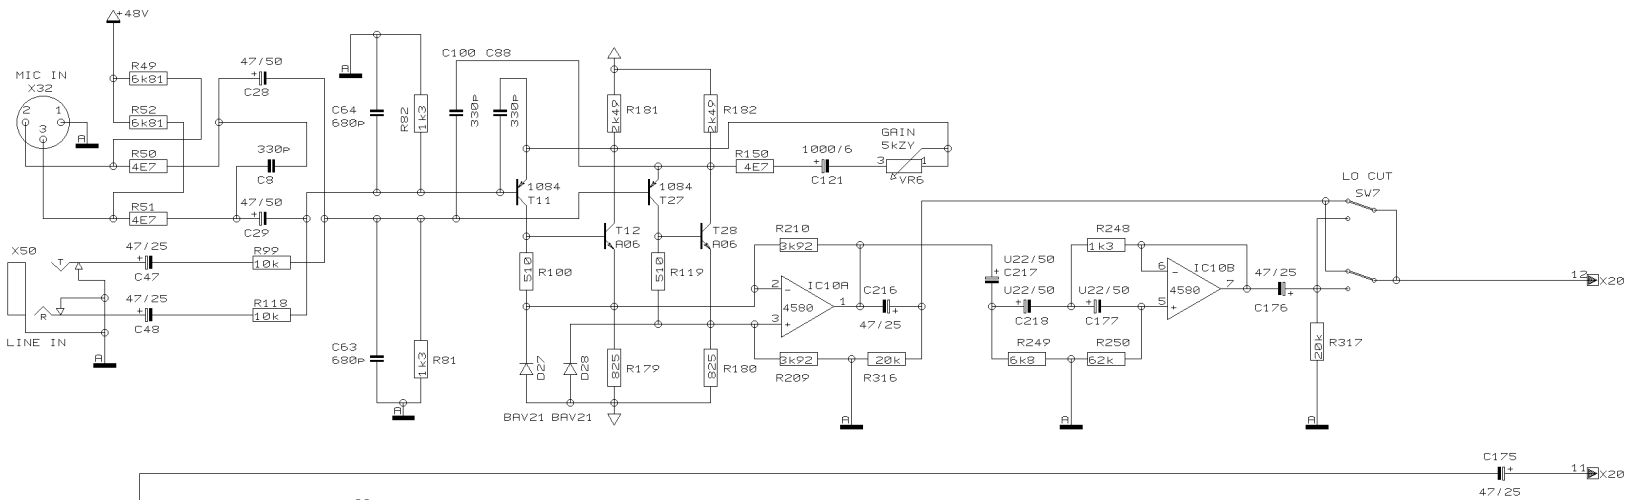

REVISIONS J

DRAWN

CHECKED

DATE 30.01. 1
9:21

PROJECT
MX2004
EURORACK MX 2004
MONO CHANNEL 6
SHEET 6 OF 17 SHEETS TOTAL