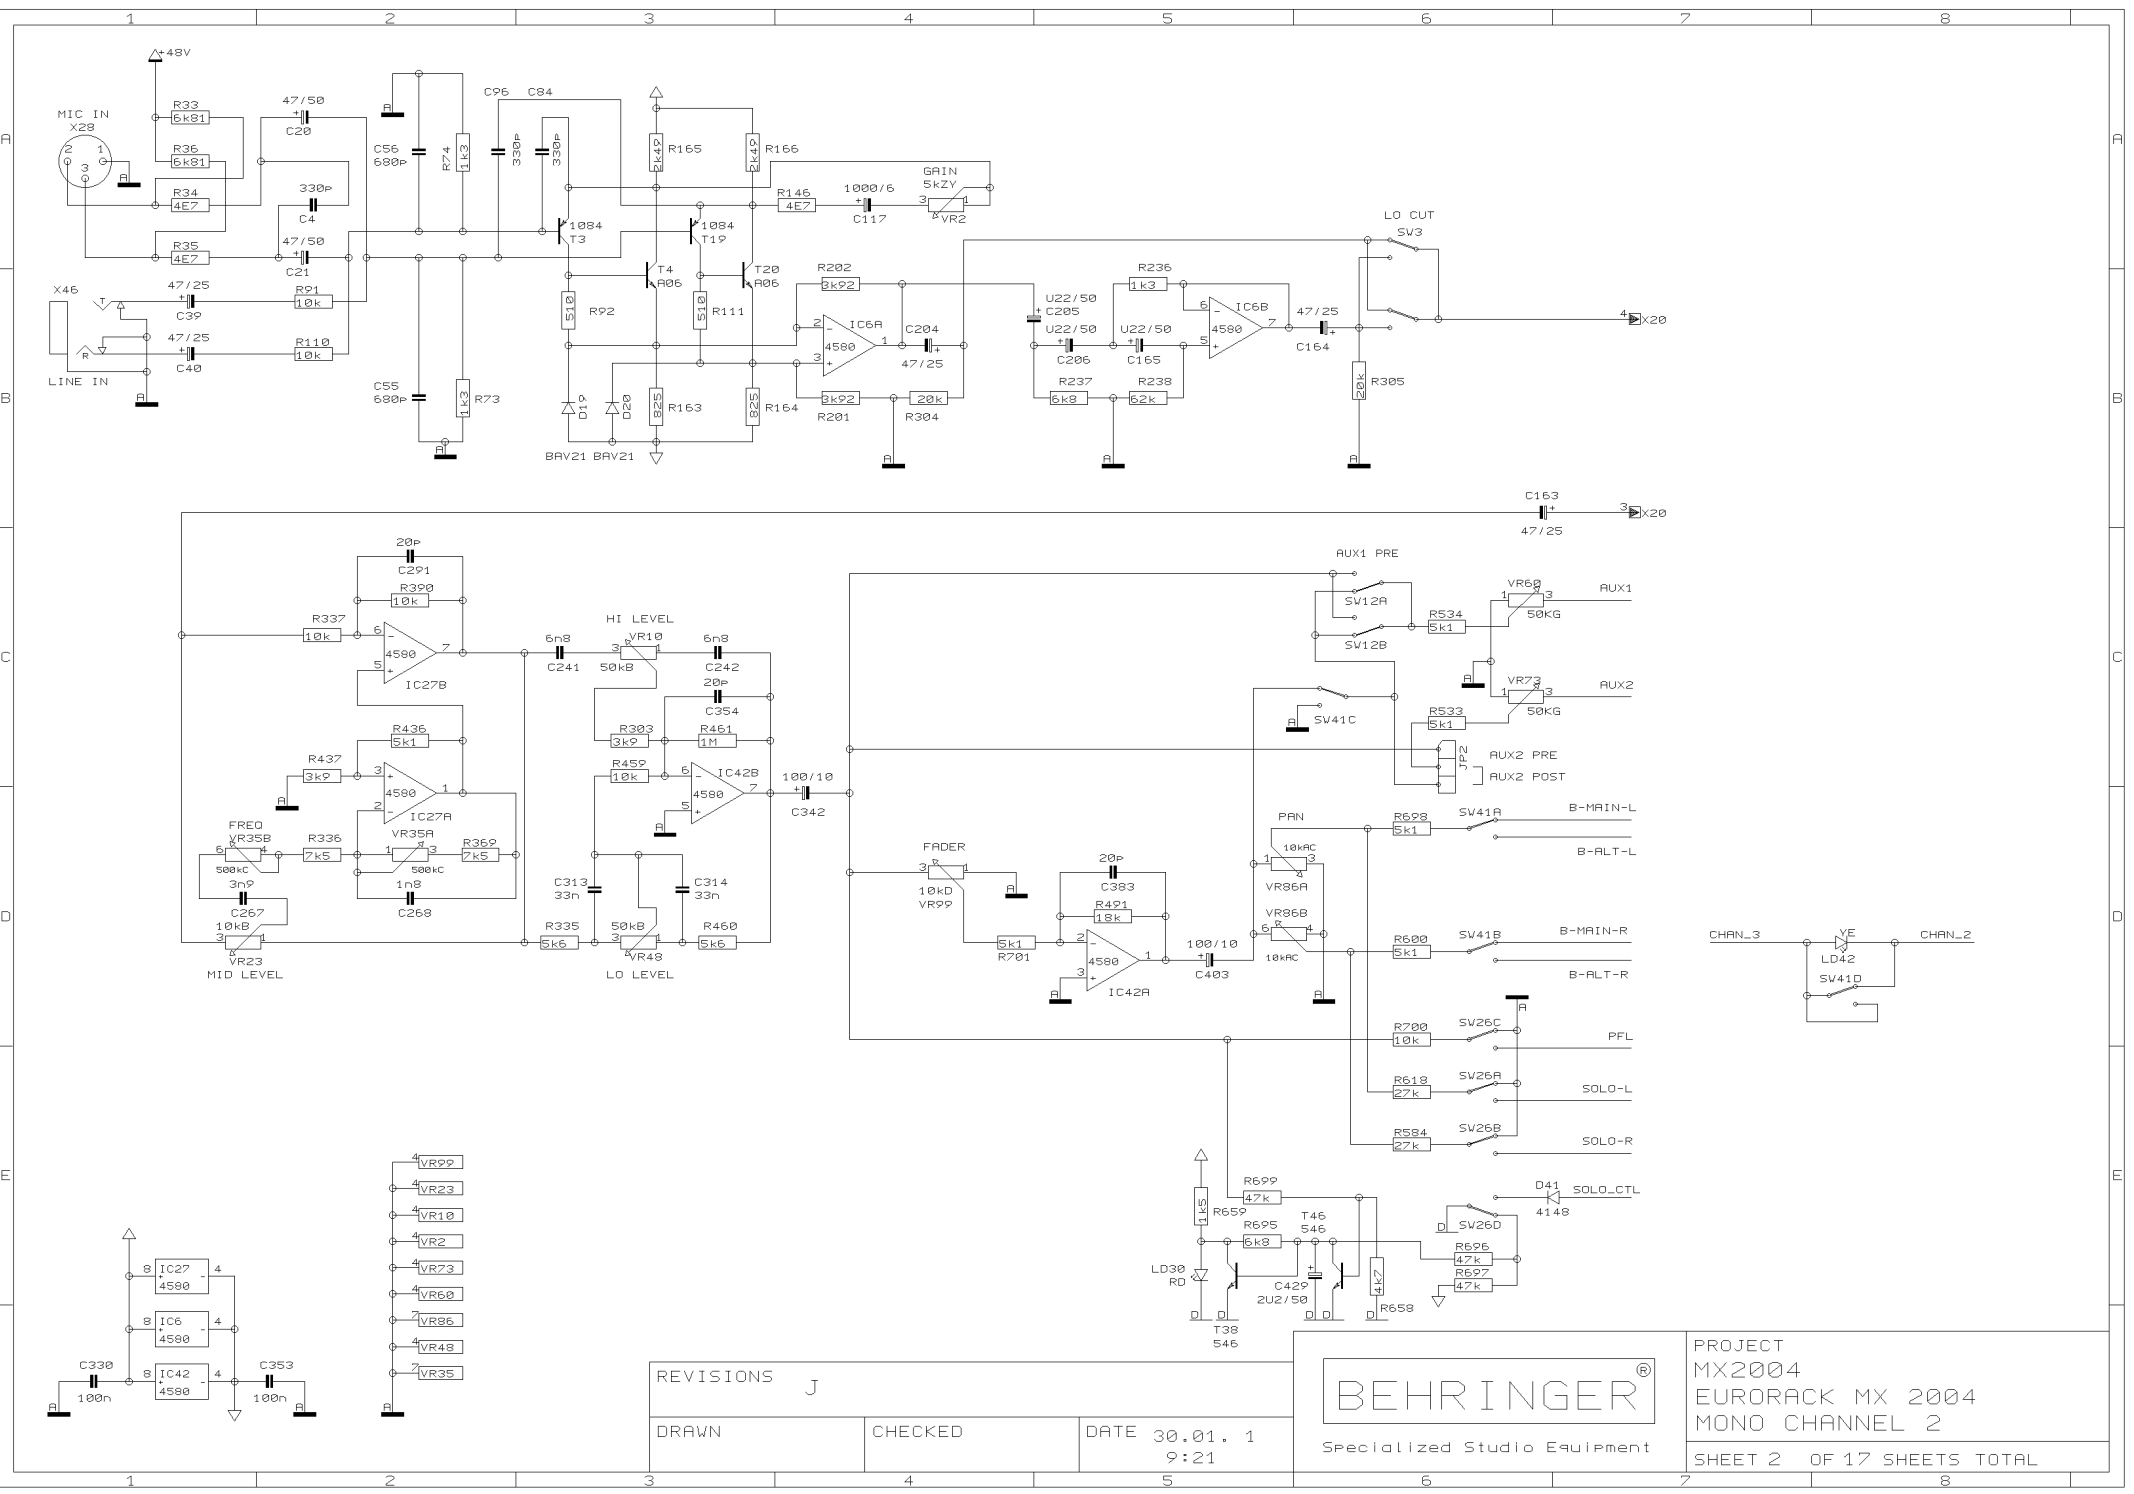

REVISIONS J

DRAWN

CHECKED

DATE 30.01. 1
9:21

PROJECT
MX2004
EURORACK MX 2004
MONO CHANNEL 1
SHEET 1 OF 17 SHEETS TOTAL

REVISIONS		J
DRAWN	CHECKED	DATE 30.01. 1 9:21

PROJECT
 MX2004
 EURORACK MX 2004
 MONO CHANNEL 2
 SHEET 2 OF 17 SHEETS TOTAL