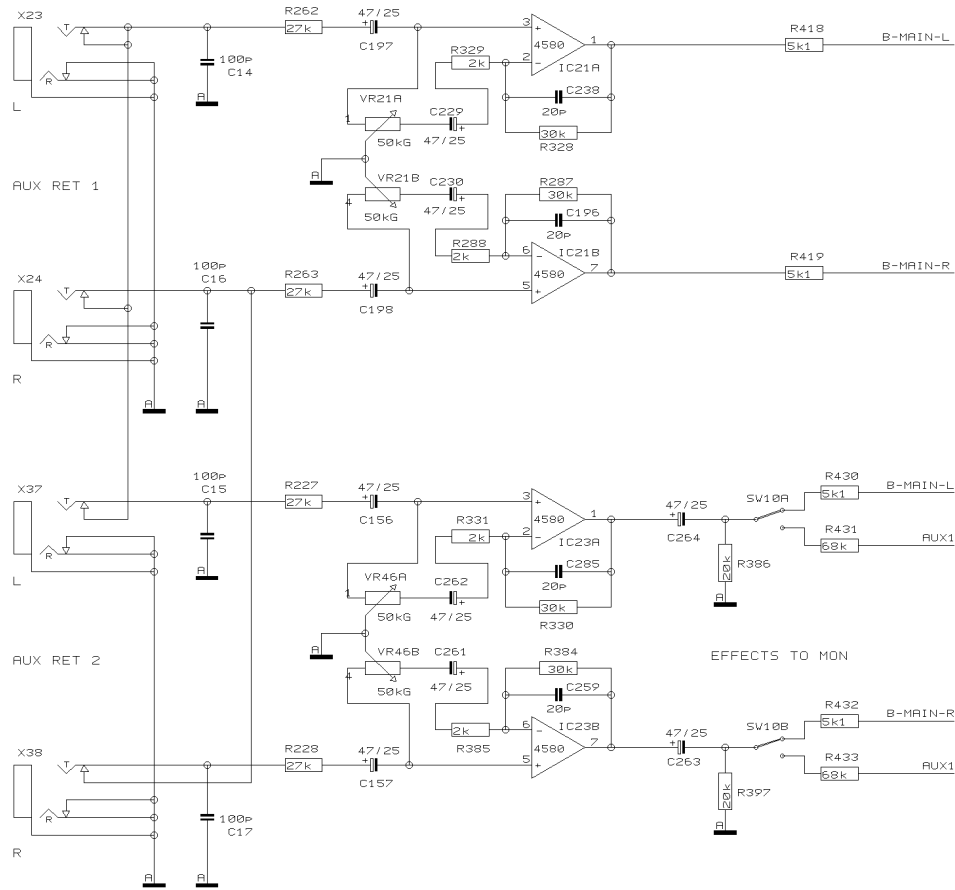

REVISIONS J		
DRAWN	CHECKED	DATE 30.01. 1 9:22

PROJECT
MX2004
EURORACK MX 2004
STEREO CHANNEL 13/14
SHEET 12 OF 17 SHEETS TOTAL

REVISIONS J		
DRAWN	CHECKED	DATE 30.01. 1 9:22

PROJECT
MX2004
EURORACK MX 2004
STEREO CHANNEL 15/16
SHEET 13 OF 17 SHEETS TOTAL