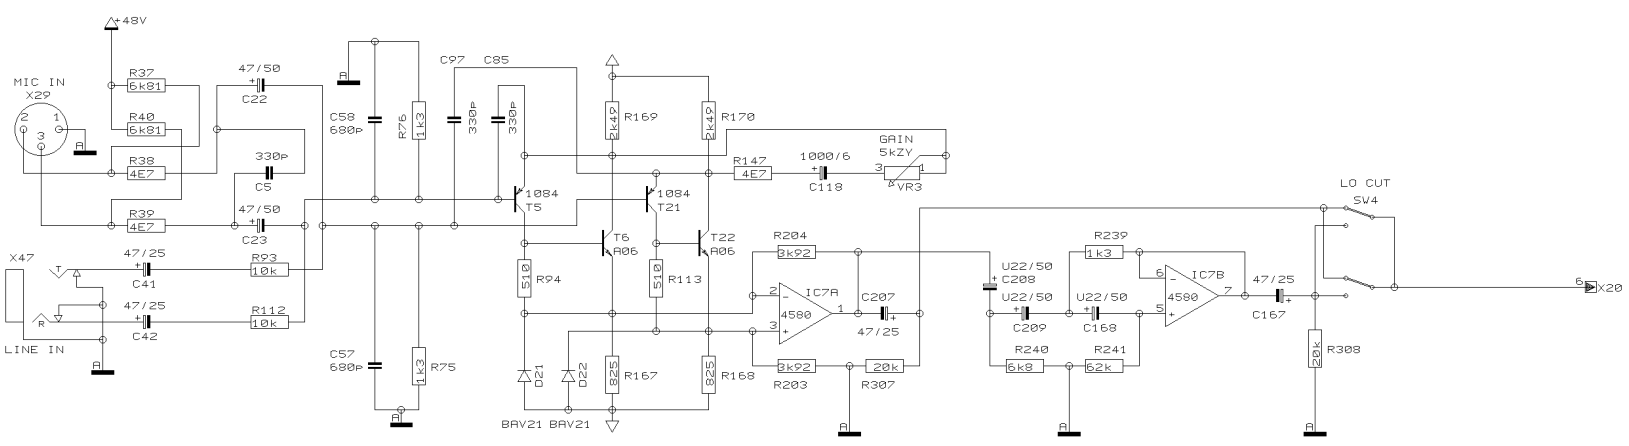

REVISIONS J

DRAWN

CHECKED

DATE 30.01. 1
9:21

PROJECT
MX2004
EURORACK MX 2004
MONO CHANNEL 1
SHEET 1 OF 17 SHEETS TOTAL

REVISIONS		J
DRAWN	CHECKED	DATE 30.01. 1 9:21

PROJECT
 MX2004
 EURORACK MX 2004
 MONO CHANNEL 2
 SHEET 2 OF 17 SHEETS TOTAL