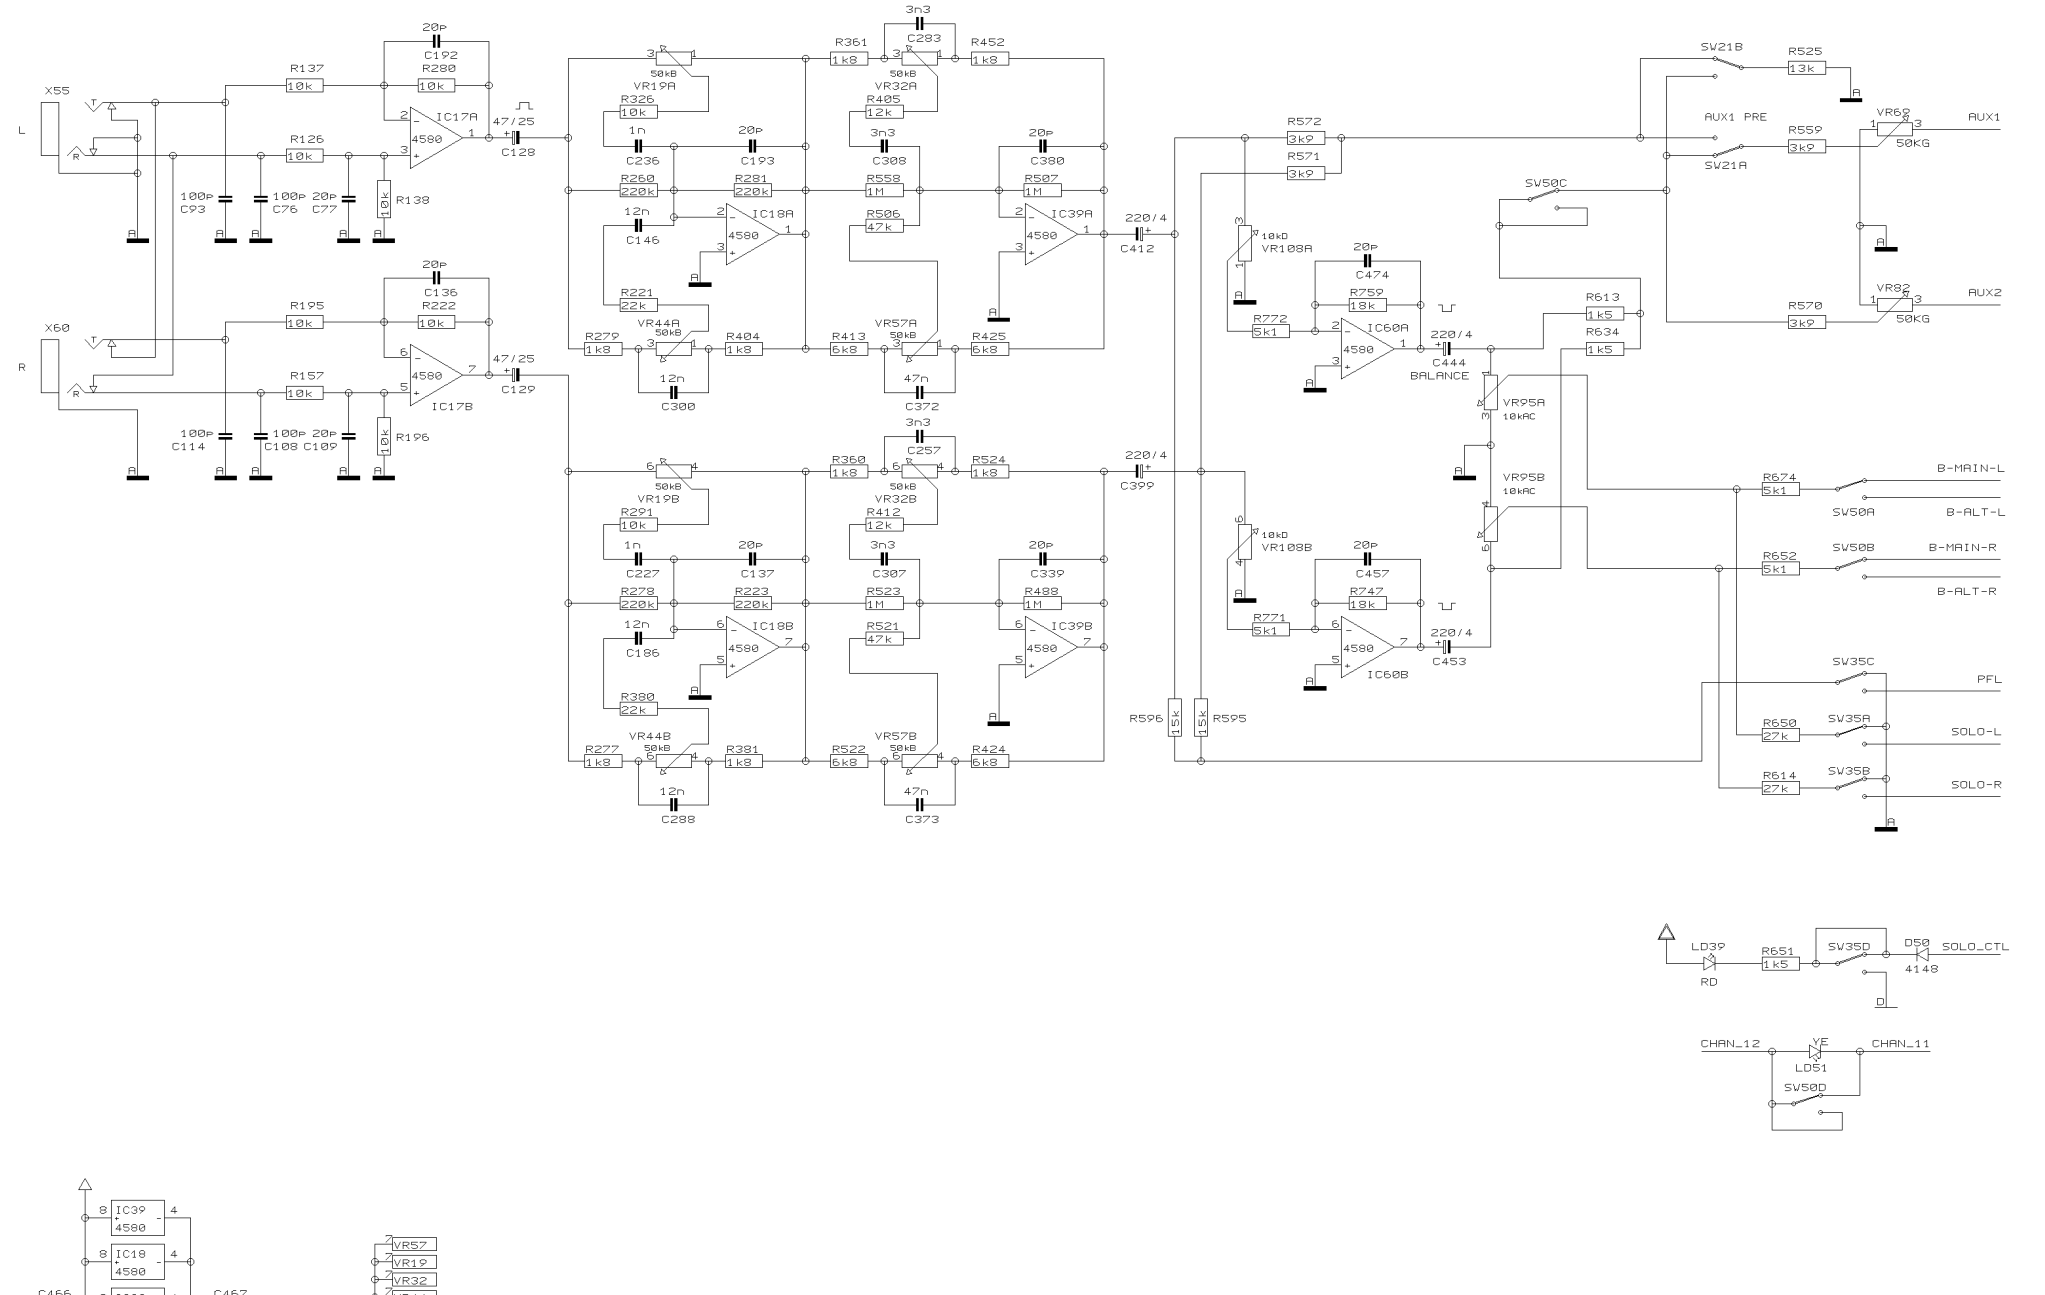

PROJECT
MX2004
EURORACK MX 2004
STEREO CHANNEL 9/10
SHEET 10 OF 17 SHEETS TOTAL

REVISIONS J

DRAWN

CHECKED

DATE 30.01. 1
9:22

PROJECT
MX2004
EURORACK MX 2004
STEREO CHANNEL 11/12
SHEET 11 OF 17 SHEETS TOTAL

REVISIONS J		
DRAWN	CHECKED	DATE 30.01. 1 9:22

PROJECT
MX2004
EURORACK MX 2004
STEREO CHANNEL 13/14
SHEET 12 OF 17 SHEETS TOTAL

REVISIONS J		
DRAWN	CHECKED	DATE 30.01. 1 9:22

PROJECT
MX2004
EURORACK MX 2004
STEREO CHANNEL 15/16
SHEET 13 OF 17 SHEETS TOTAL

REVISIONS J		
DRAWN	CHECKED	DATE 30.01. 1 9:22

PROJECT
MX2004
EURORACK MX 2004
AUX SENDS & AUX RETURNS
SHEET 14 OF 17 SHEETS TOTAL

REVISIONS J

DRAWN	CHECKED	DATE 30.01. 1 9:22
-------	---------	-----------------------