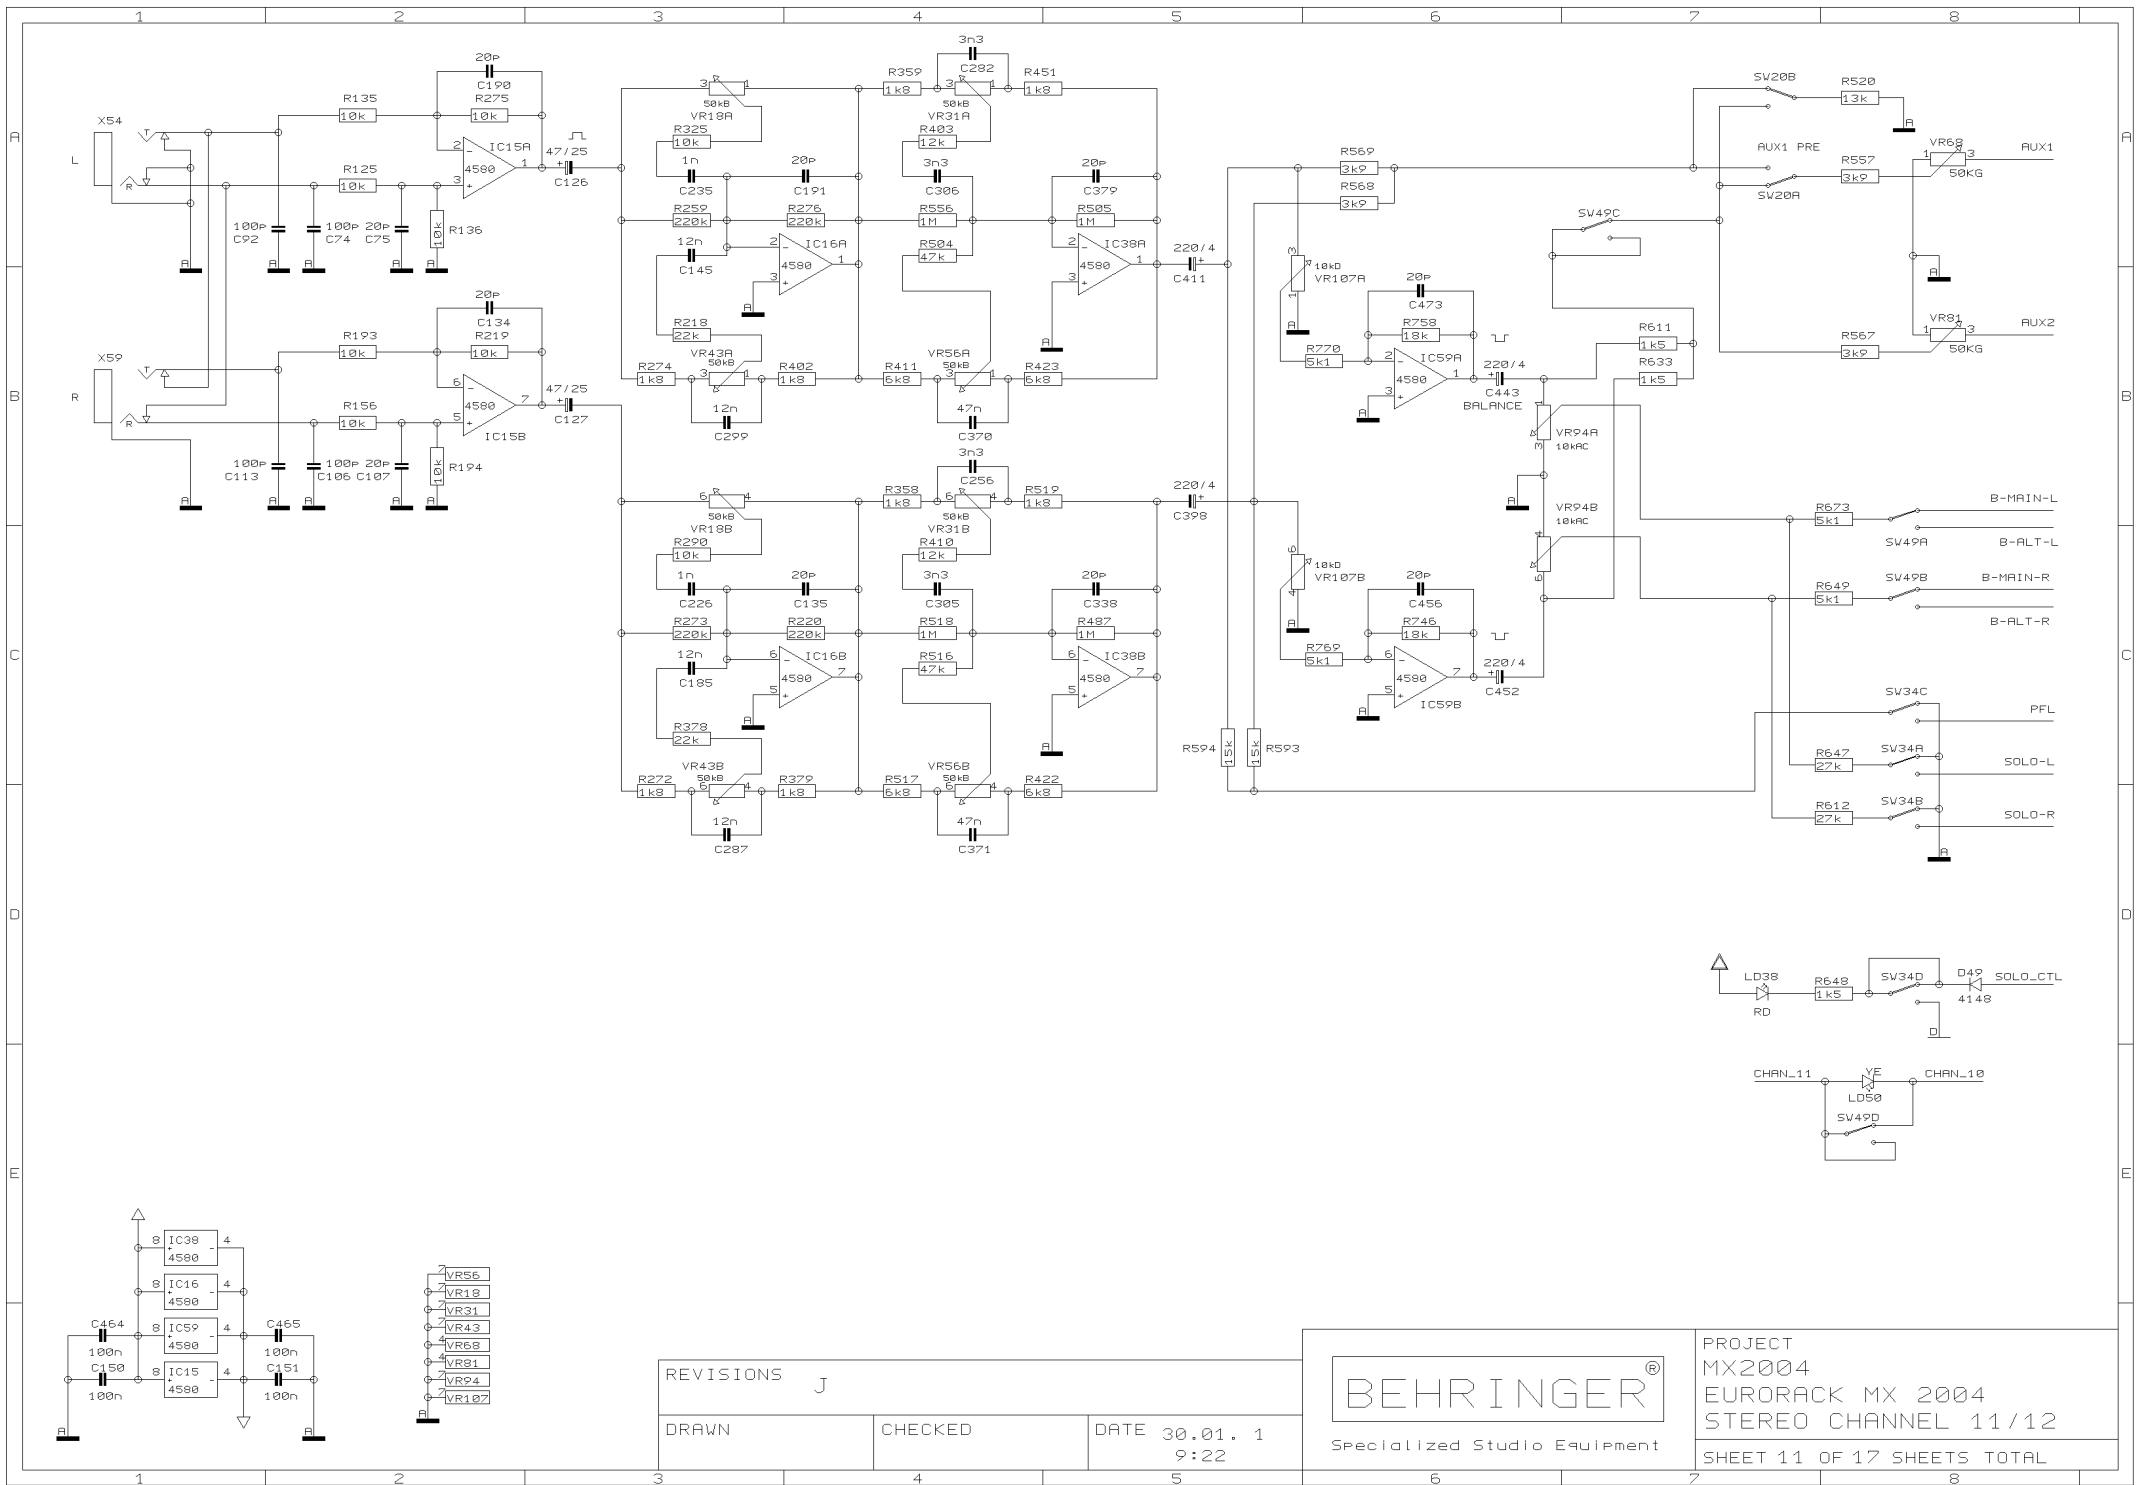

REVISIONS J

DRAWN

CHECKED

DATE 30.01. 1
9:22

PROJECT
MX2004
EURORACK MX 2004
STEREO CHANNEL 11/12
SHEET 11 OF 17 SHEETS TOTAL