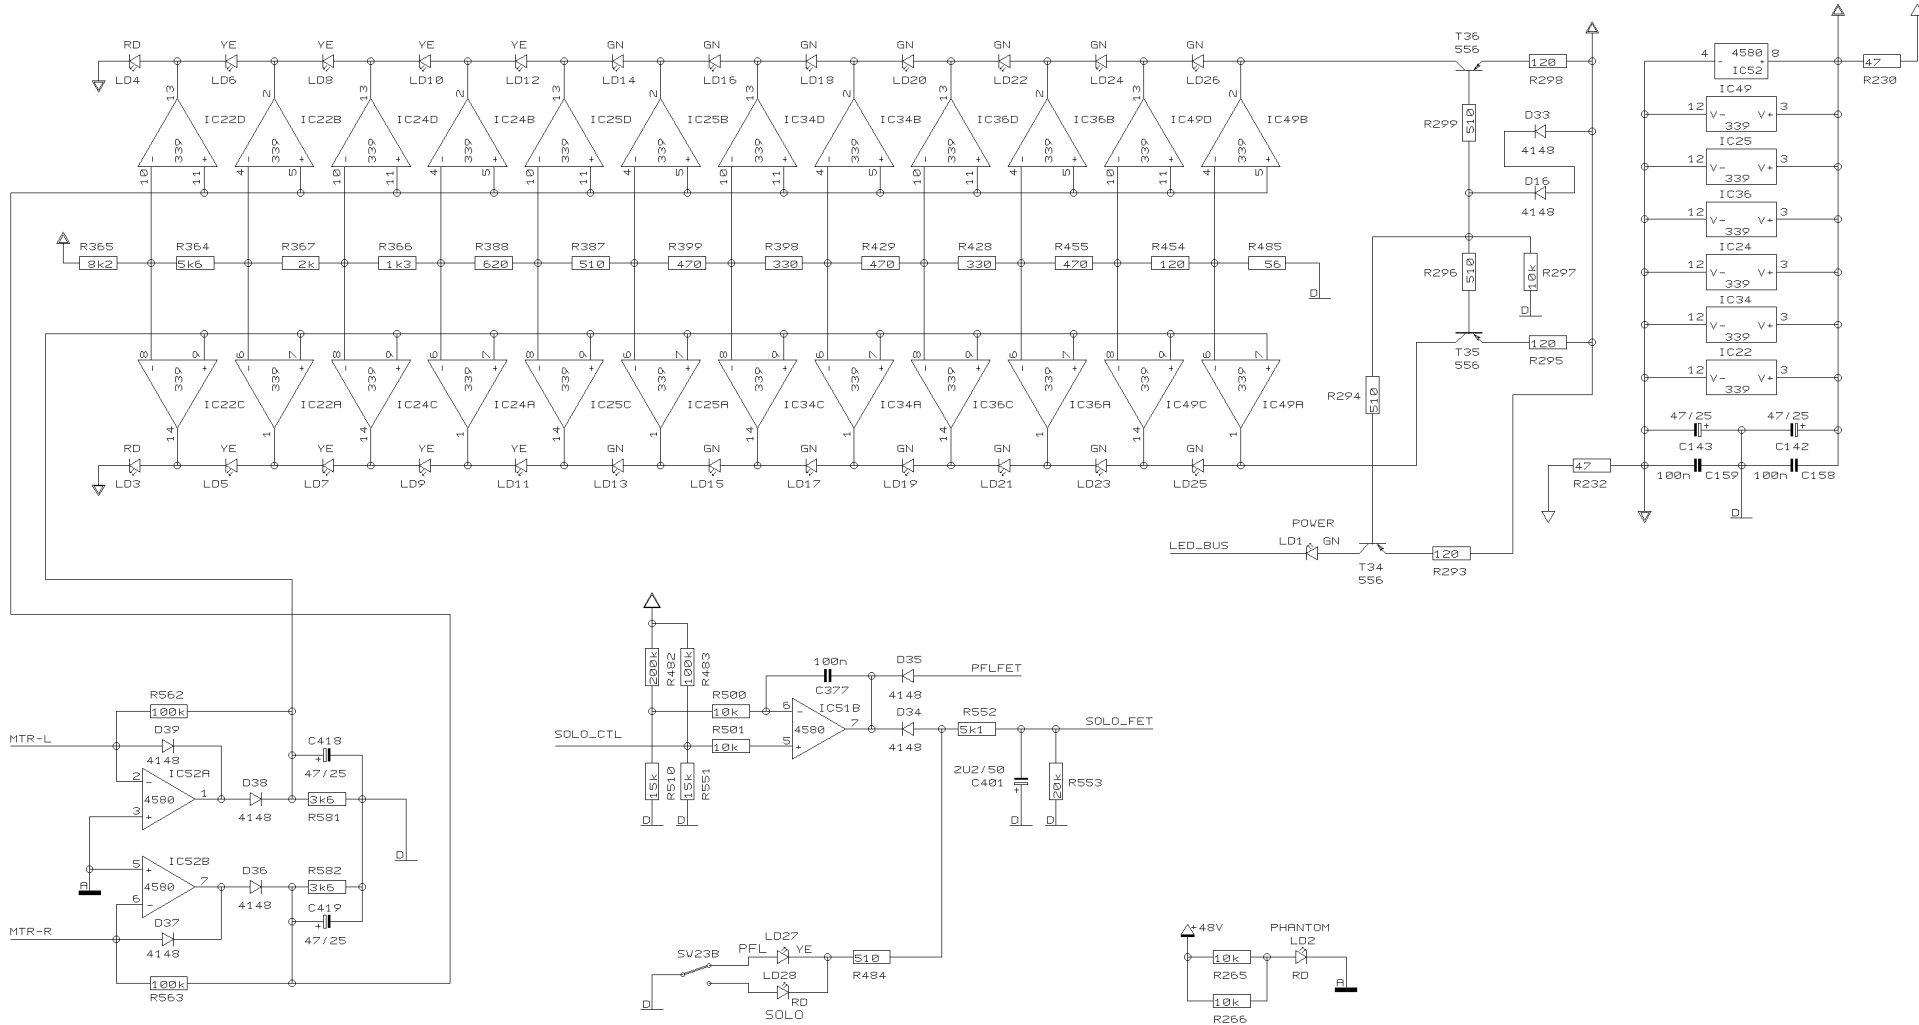

REVISIONS J

DRAWN _____ CHECKED _____ DATE 30.01. 19:22

PROJECT
MX2004
EURORACK MX 2004
LED BARS
SHEET 16 OF 17 SHEETS TOTAL