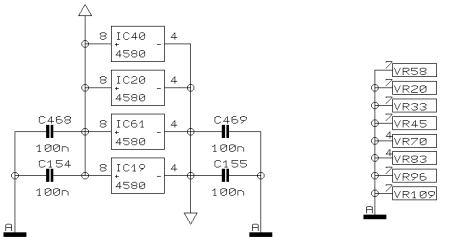

REVISIONS J		
DRAWN	CHECKED	DATE 30.01. 1 9:22

PROJECT
MX2004
EURORACK MX 2004
STEREO CHANNEL 13/14
SHEET 12 OF 17 SHEETS TOTAL

REVISIONS J		
DRAWN	CHECKED	DATE 30.01. 1 9:22

PROJECT
MX2004
EURORACK MX 2004
STEREO CHANNEL 15/16
SHEET 13 OF 17 SHEETS TOTAL